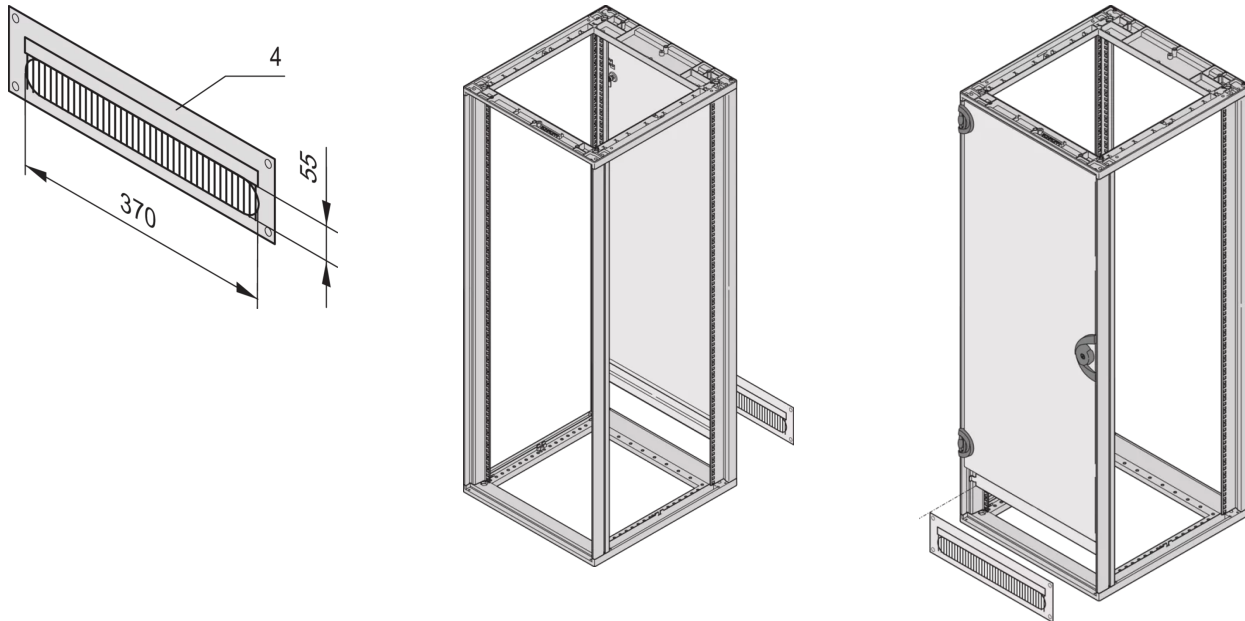

20118-390 CABLE DUCTING FOR NOVASTAR AND EURORACK, RAL 7035,
SCREWED, 4 U

KEY FEATURES

To cover the opening on shortened doors or rear panels

Frame, St, 2.5 mm

With-black brush strip

PRODUCT ATTRIBUTES

Product Type: Cover

Type: Cable Duct

Rack Height: 4 U

Material: Steel

Color: Light Grey

Color Code: RAL 7035

ADDITIONAL PRODUCT DETAILS

Cover the opening on shortened doors or rear panels for a more aesthetic look.

CERTIFICATIONS