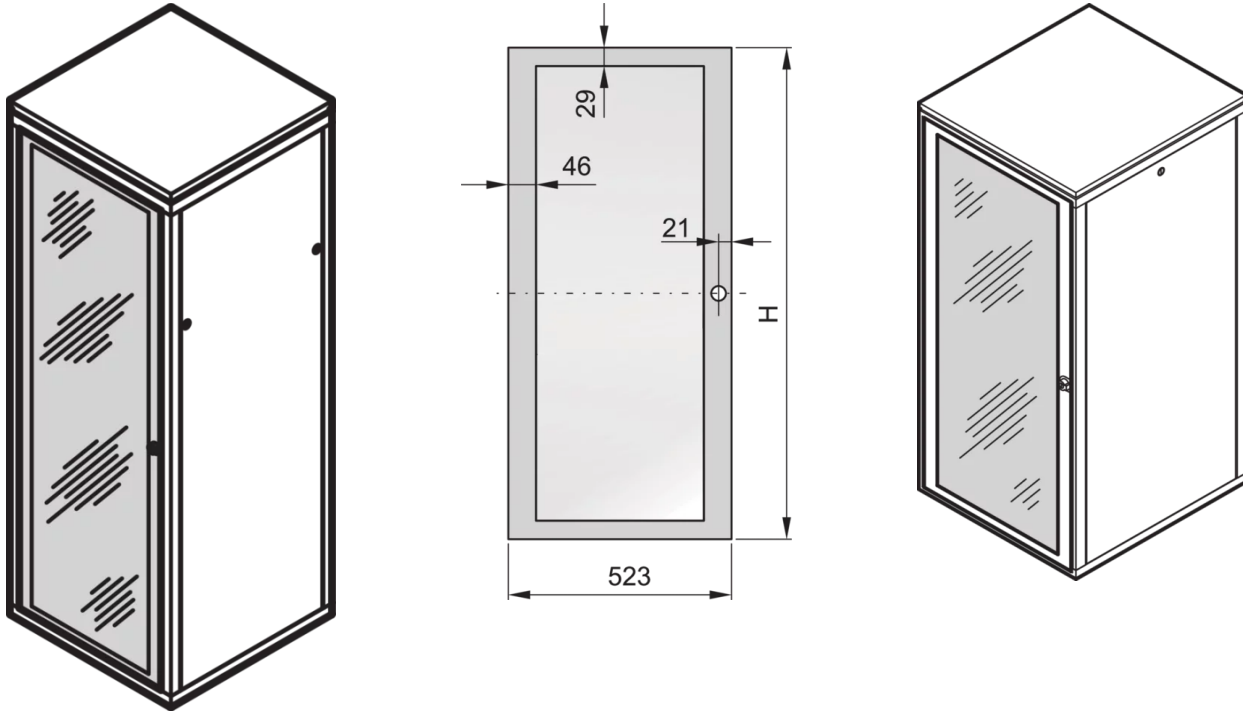

20117-766 EURORACK GLAZED DOOR WITH ACRYLIC GLASS, RAL 7035, 38 U
600W

KEY FEATURES

Acrylic window, 2 mm

Safety lock with two keys

Opening angle 120°

RAL 7021

Door frame, Al, 2 mm

Can be mounted on all four sides

PRODUCT ATTRIBUTES

Product Type: Cabinet Door

Product Family: Eurorack

Type: Glass Door

Color: Light Grey

Color Code: RAL 7035

Rack Height: 38 U

Height: 1798 mm

Width: 600 mm

ADDITIONAL PRODUCT DETAILS

Glass door with opening angle 120°: Safety lock with two keys or 180°: Lever handle.

CERTIFICATIONS

North America

All locations

+1.763.422.2661

Chat with us: