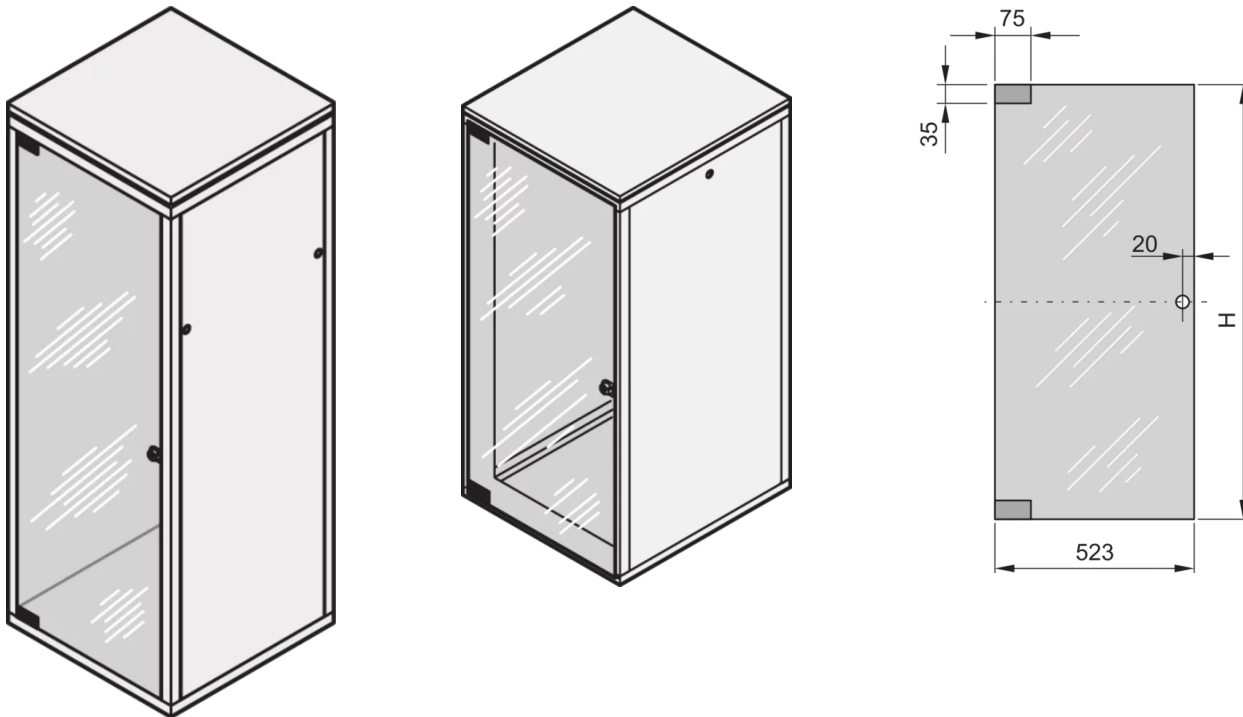

20117-748 EURORACK GLASS DOOR, 120° OPENING ANGLE, 34 U 600W

**KEY FEATURES**

Can be mounted on all four sides

Glass, smoke gray, Security, 6 mm

**PRODUCT ATTRIBUTES**

Product Type: Cabinet Door

Product Family: Eurorack

Type: Glass Door

Color: Light Grey

Color Code: RAL 7035

Rack Height: 34 U

Height: 1514 mm

Width: 523 mm

**North America**

All locations  
+1.763.422.2661  
Chat with us:  
[schroff.nvent.com](https://schroff.nvent.com)