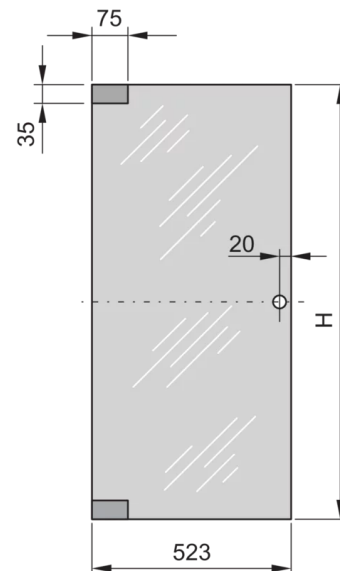

20117-747 EURORACK GLASS DOOR, 120° OPENING ANGLE, 29 U 600W

KEY FEATURES

Can be mounted on all four sides

Glass, smoke gray, Security, 6 mm

PRODUCT ATTRIBUTES

Product Type: Cabinet Door

Product Family: Eurorack

Type: Glass Door

Color: Light Grey

Color Code: RAL 7035

Rack Height: 29 U

Height: 1345 mm

Width: 523 mm

North America

All locations
+1.763.422.2661
Chat with us:
schroff.nvent.com