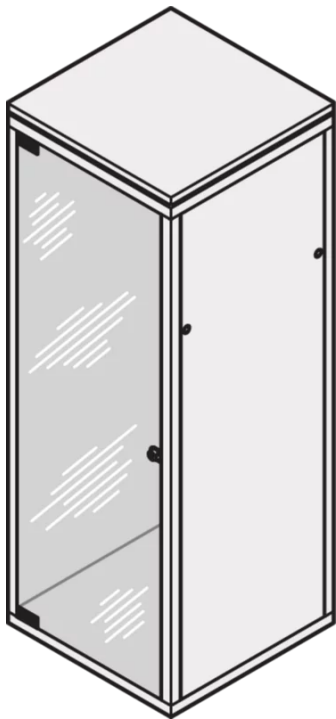

20117-744 EURORACK GLASS DOOR, 120° OPENING ANGLE, 16 U 600W

KEY FEATURES

Can be mounted on all four sides

Glass, smoke gray, Security, 6 mm

PRODUCT ATTRIBUTES

Product Type: Cabinet Door

Product Family: Eurorack

Type: Glass Door

Color: Light Grey

Color Code: RAL 7035

Rack Height: 16 U

Height: 733 mm

Width: 523 mm

North America

All locations
+1.763.422.2661
Chat with us:
schroff.nvent.com