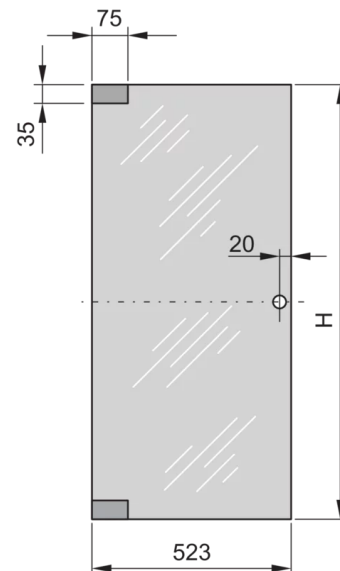

20117-744 EURORACK GLASS DOOR, 120° OPENING ANGLE, 16 U 600W

KEY FEATURES

Can be mounted on all four sides

Glass, smoke gray, Security, 6 mm

PRODUCT ATTRIBUTES

Product Type: Cabinet Door

Product Family: Eurorack

Type: Glass Door

Color: Light Grey

Color Code: RAL 7035

Rack Height: 16 U

Height: 733 mm

Width: 523 mm

North America

All locations
+1.763.422.2661
Chat with us:
schroff.nvent.com