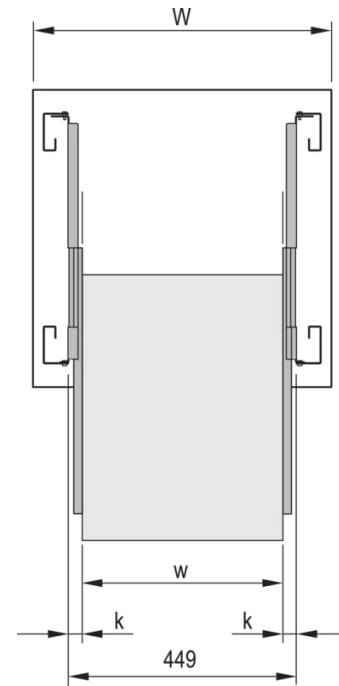

20110-091 TELESCOPIC SLIDE UNIVERSAL, 1 U, 406L

KEY FEATURES

Lateral mounting on the 19" uprights (19" plane remains free for fixing the extension/drawer)

Static load-carrying capacity per pair 23 - 39 kg

Can be removed

Extension length->-100-%

Rail width $k=9.7\text{-mm}$, max. installation width of extension/drawer $w = 429\text{ mm}$

PRODUCT ATTRIBUTES

Product Type: Telescopic Slide

Product Family: MultipacPRO

Type: Universal

Length: 406 mm

Static Load: 36 kg

ADDITIONAL PRODUCT DETAILS

Universal Telescopic Slide with > 100 % extension and up to 39 kg load capacity.

Universal telescopic Rails can also be fitted without additional components in non-standard applications, this also in other than 19" cabinets.