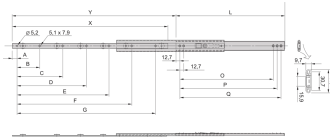

20110-091 TELESCOPIC SLIDE UNIVERSAL, 1 U, 406L

KEY FEATURES

Lateral mounting on the 19" uprights (19" plane remains free for fixing the extension/drawer)

Static load-carrying capacity per pair 23 - 39 kg

Can be removed

Extension length->-100-%

Rail width $k=9.7\text{-mm}$, max. installation width of extension/drawer $w = 429\text{ mm}$

PRODUCT ATTRIBUTES

Product Type: Telescopic Slide

Product Family: MultipacPRO

Type: Universal

Length: 406 mm

Static Load: 36 kg

ADDITIONAL PRODUCT DETAILS

Universal Telescopic Slide with > 100 % extension and up to 39 kg load capacity.

Universal telescopic Rails can also be fitted without additional components in non-standard applications, this also in other than 19" cabinets.