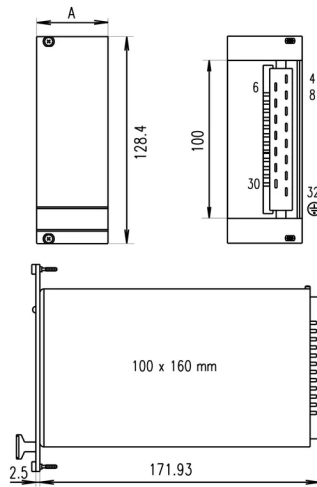

13105-001 PSU 19" AC/DC LINEAR REGULATOR, SINGLE, PSK 105

KEY FEATURES

1 output voltage

High control accuracy, low residual ripple and low interference

Mains/line voltage 230 VAC (can be switched to 115 VAC with mains/line voltage conversion kit)

Suited for medical applications (8 mm safety clearances)

PRODUCT ATTRIBUTES

Product Type: Power Supply

Type: 19" Linear Regulator

Input Voltage AC: 230 V

Power: 8 W

Number of Output Voltages: 1

Voltage 1: 5 V

Current 1: 1.5 A

Rack Height: 3 U

Rack Width: 6 HP

Depth: 171.93 mm