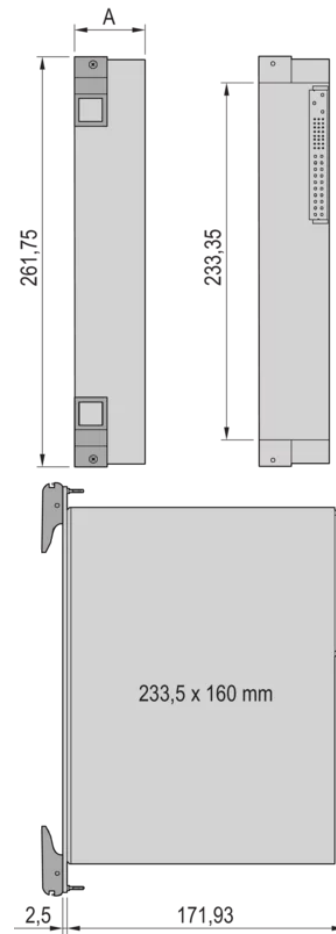

KEY FEATURES

Connector P47 and CompactPCI signalling

4 output voltages

Redundant operation with Current Share Bus (CSB), hot-swap