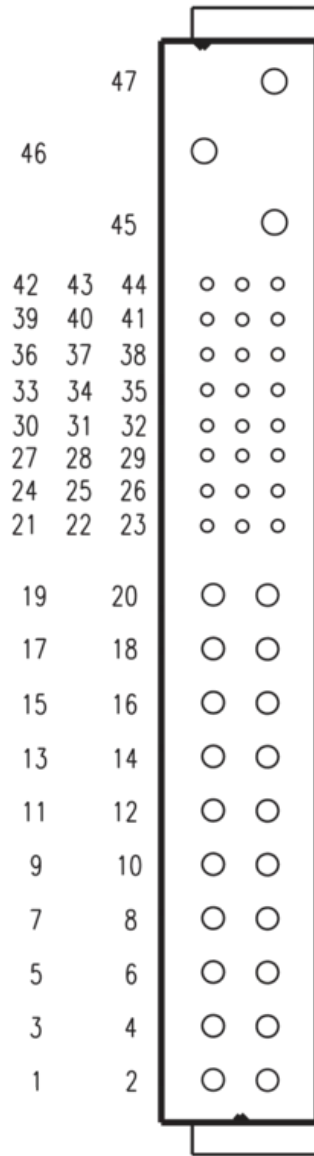

## KEY FEATURES

Connector P47 and CompactPCI signalling

4 output voltages

Redundant operation with Current Share Bus (CSB), hot-swap

Voltage 1: 5 V

Current 1: 50 A

Voltage 2: 3.3 V

Current 2: 60 A

Voltage 3: 12 V

Current 3: 12 A

Voltage 4: -12 V

Current 4: 4 A