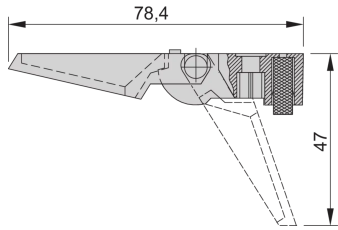

10603-025 PLASTIC FOOT WITH TIP-UP FUNCTION, BLACK

KEY FEATURES

Can be used instead of standard round feet

Load-carrying capacity: 25 kg per foot, max case weight 40 kg

Mounting holes are provided in bottom covers of the cases

Positioning of case is secured by anti-slip rubber inserts

PRODUCT ATTRIBUTES

Product Type: Foot

Type: Foot

Works With: Cases

Package Quantity: 10

ADDITIONAL PRODUCT DETAILS

The tip-up feet form plastic material enable mounting on the bottom plate of a case. Available with or without tip-up function. In black or gray.

Delivery is in standard pack multiples. Pricing is per individual item.

Please take into consideration that deliveries may be carried out in the stated SPQs (SPQ, e.g. 5 pieces, 10 pieces, 50 pieces, etc.). Differing order quantities (e.g. 2 pieces) may be changed to the next possible delivery quantity = Standard Pack Quantity.