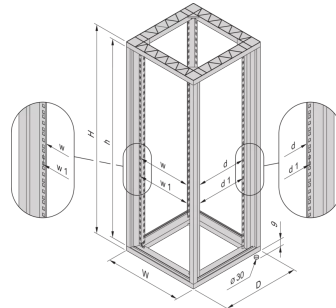

10117-545 EURORACK CABINET WITHOUT DOORS, 38 U 1798H 600W 800D, RAL 7021

**KEY FEATURES**

19° cut-outs in front and rear uprights

Bolted frame, die-castings and aluminium profiles, with inset covers

Flush cladding parts

Cladding Material: Steel

Cladding Color: Black Grey

Cladding Color Code: RAL 7021

Rack Height: 38 U

Height: 1798 mm

Width: 600 mm

Depth: 800 mm

Static Load: 400 kg