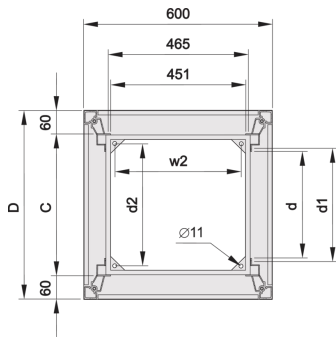

10117-545 EURORACK CABINET WITHOUT DOORS, 38 U 1798H 600W 800D, RAL 7021

KEY FEATURES

19° cut-outs in front and rear uprights

Bolted frame, die-castings and aluminium profiles, with inset covers

Flush cladding parts

Protection class IP40

Static load-carrying capacity 400 kg

PRODUCT ATTRIBUTES

Product Type: Cabinet

Product Family: Eurorack

Frame Material: Aluminum

Frame Color: Black Grey