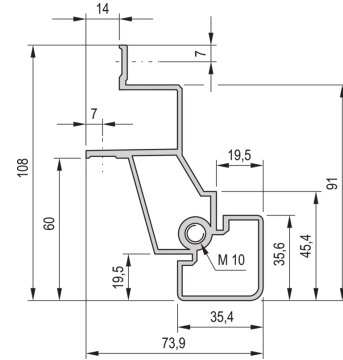

10117-545 EURORACK CABINET WITHOUT DOORS, 38 U 1798H 600W 800D, RAL 7021

KEY FEATURES

19° cut-outs in front and rear uprights

Bolted frame, die-castings and aluminium profiles, with inset covers

Flush cladding parts

Protection class IP40

Static load-carrying capacity 400 kg

PRODUCT ATTRIBUTES

Product Type: Cabinet

Product Family: Eurorack

Frame Material: Aluminum

Frame Color: Black Grey