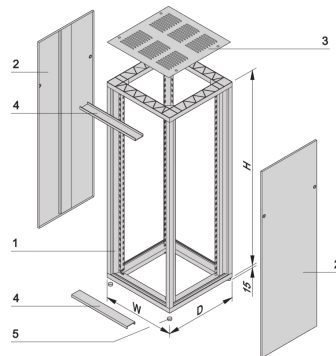

10117-545 EURORACK CABINET WITHOUT DOORS, 38 U 1798H 600W 800D, RAL 7021

**KEY FEATURES**

19° cut-outs in front and rear uprights

Bolted frame, die-castings and aluminium profiles, with inset covers

Flush cladding parts

Cladding Material: Steel

Cladding Color: Black Grey

Cladding Color Code: RAL 7021

Rack Height: 38 U

Height: 1798 mm

Width: 600 mm

Depth: 800 mm

Static Load: 400 kg