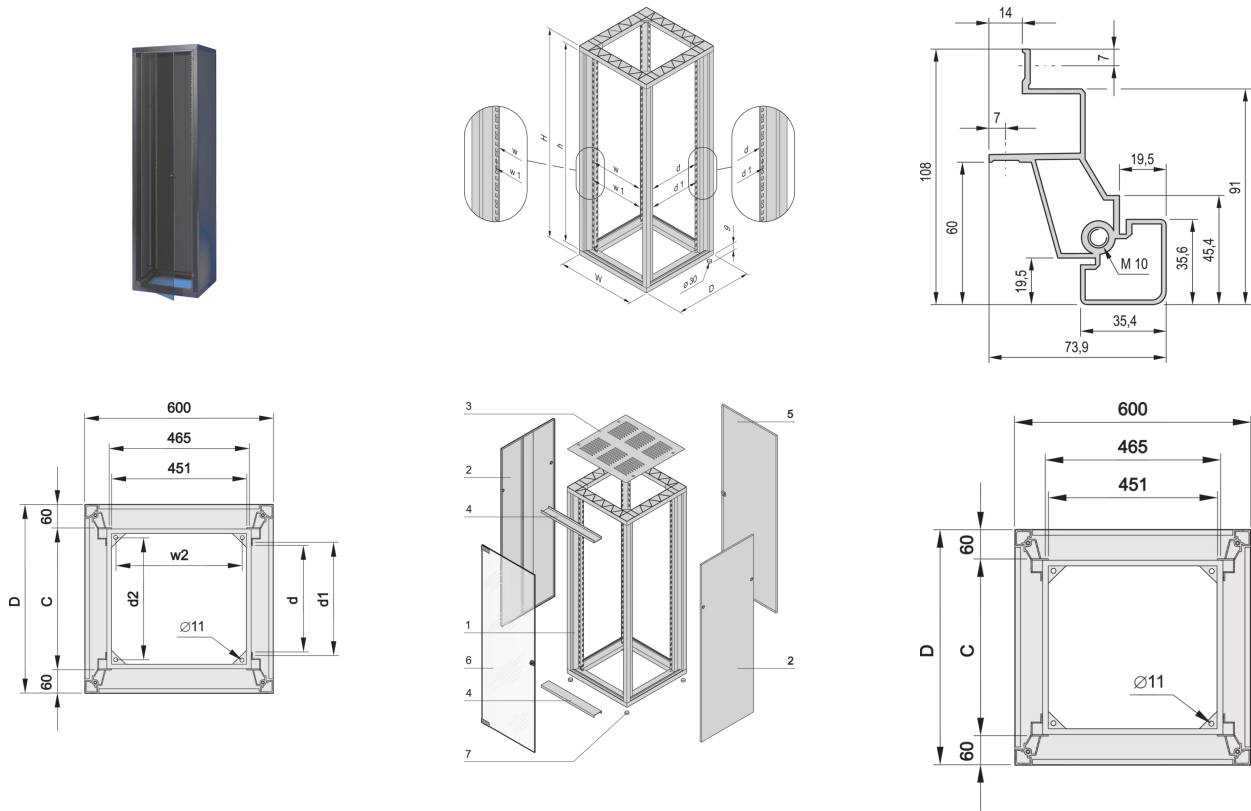

10117-540 EURORACK CABINET WITH FRONT AND REAR DOOR, 43 U 2020H
600W 800D, RAL 7021

KEY FEATURES

Safety glass door (smoke gray) at front; steel door at rear

19" cut-outs in front and rear uprights

Protection class IP-40

Flush cladding parts

Bolted frame, die-castings and aluminium profiles, with inset covers

Static load-carrying capacity 400 kg

PRODUCT ATTRIBUTES

Product Type: Cabinet

Product Family: Eurorack

Frame Material: Aluminum

Frame Color: Black Grey

Frame Color Code: RAL 7021

Cladding Material: Steel

Cladding Color: Black Grey

Cladding Color Code: RAL 7021

Rack Height: 43 U

Height: 2020 mm

Width: 600 mm

Depth: 800 mm

Static Load: 400 kg

Protection Rating: IP40

Complies With: IEC 60529; IEC 60297-3-100

ADDITIONAL PRODUCT DETAILS

Aluminium Cabinet With Front Glass Door and Steel Rear Door, with load capacity of 400 kg.