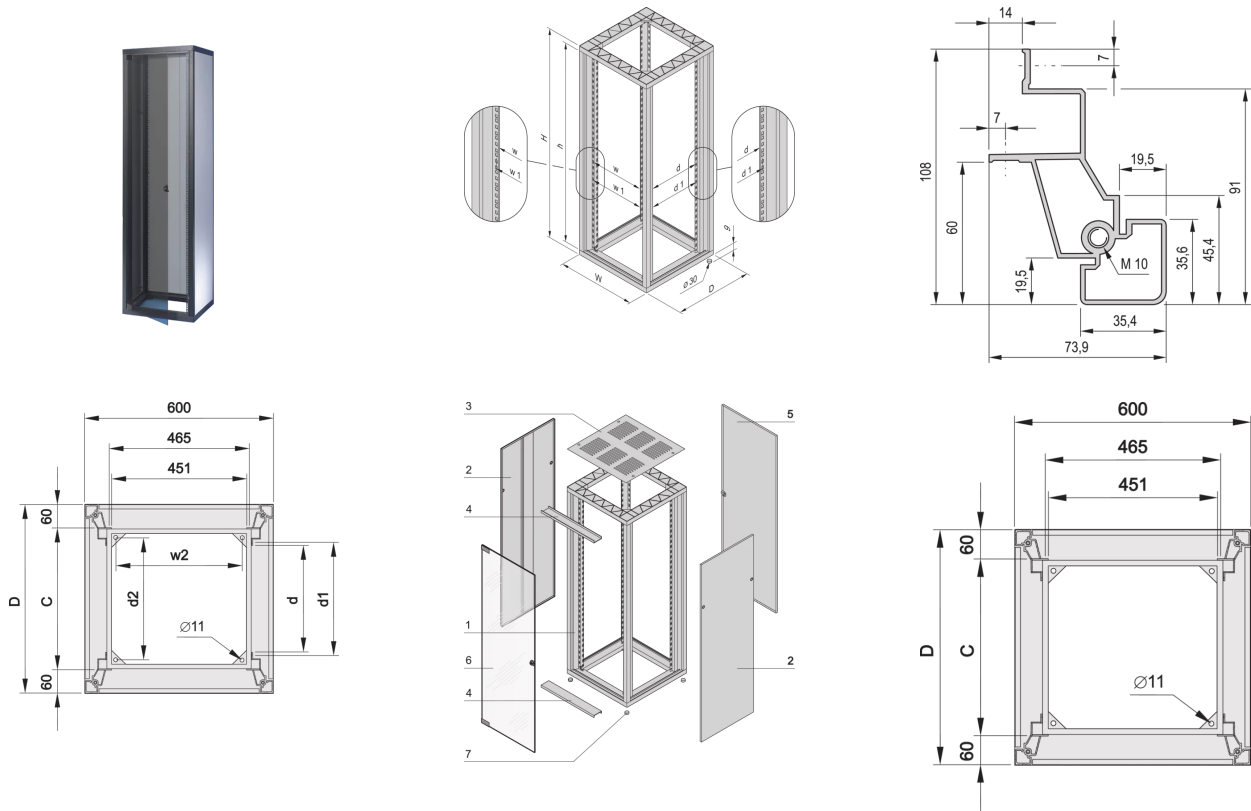

10117-536 EURORACK CABINET WITH FRONT AND REAR DOOR, 43 U 2020H
600W 800D, RAL 7021/7035

KEY FEATURES

Safety glass door (smoke gray) at front; steel door at rear

19" cut-outs in front and rear uprights

Protection class IP-40

Flush cladding parts

Bolted frame, die-castings and aluminium profiles, with inset covers

Static load-carrying capacity 400 kg

PRODUCT ATTRIBUTES

Product Type: Cabinet

Product Family: Eurorack

Frame Material: Aluminum

Frame Color: Black Grey

Frame Color Code: RAL 7021

Cladding Material: Steel

Cladding Color: Light Grey

Cladding Color Code: RAL 7035

Rack Height: 43 U

Height: 2020 mm

Width: 600 mm

Depth: 800 mm

Static Load: 400 kg

Protection Rating: IP40

Complies With: IEC 60297-3-100

ADDITIONAL PRODUCT DETAILS

Aluminium Cabinet With Front Glass Door and Steel Rear Door, with load capacity of 400 kg.