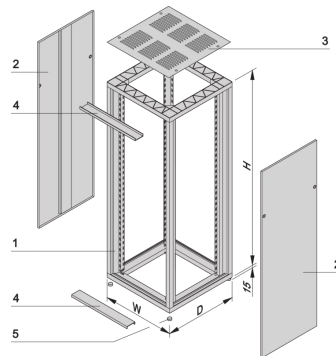

10117-532 EURORACK CABINET WITHOUT DOORS, 43 U 2000H 600W 800D, RAL 7021/7035

KEY FEATURES

19" cut-outs in front and rear uprights

Bolted frame, die-castings and aluminium profiles, with inset covers

Flush cladding parts

Cladding Material: Steel

Cladding Color: Light Grey

Cladding Color Code: RAL 7035

Rack Height: 43 U

Height: 2000 mm

Width: 600 mm

Depth: 800 mm

Static Load: 400 kg