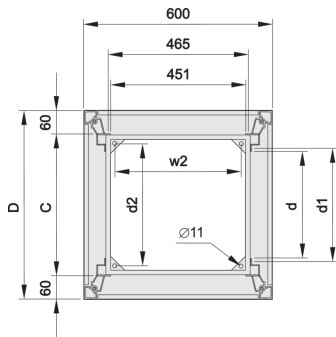

10117-532 EURORACK CABINET WITHOUT DOORS, 43 U 2000H 600W 800D, RAL 7021/7035

KEY FEATURES

19" cut-outs in front and rear uprights

Bolted frame, die-castings and aluminium profiles, with inset covers

Flush cladding parts

Protection class IP40

Static load-carrying capacity 400 kg

PRODUCT ATTRIBUTES

Product Type: Cabinet

Product Family: Eurorack

Frame Material: Aluminum

Frame Color: Black Grey