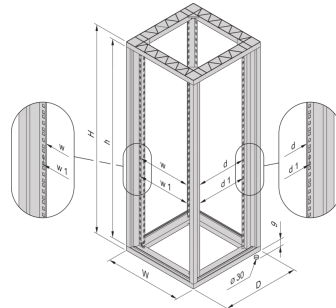

10117-532 EURORACK CABINET WITHOUT DOORS, 43 U 2000H 600W 800D, RAL 7021/7035

KEY FEATURES

19" cut-outs in front and rear uprights

Bolted frame, die-castings and aluminium profiles, with inset covers

Flush cladding parts

Protection class IP40

Static load-carrying capacity 400 kg

PRODUCT ATTRIBUTES

Product Type: Cabinet

Product Family: Eurorack

Frame Material: Aluminum

Frame Color: Black Grey