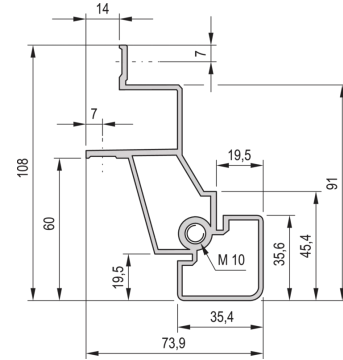

10117-532 EURORACK CABINET WITHOUT DOORS, 43 U 2000H 600W 800D, RAL 7021/7035

KEY FEATURES

19" cut-outs in front and rear uprights

Bolted frame, die-castings and aluminium profiles, with inset covers

Flush cladding parts

Protection class IP40

Static load-carrying capacity 400 kg

PRODUCT ATTRIBUTES

Product Type: Cabinet

Product Family: Eurorack

Frame Material: Aluminum

Frame Color: Black Grey