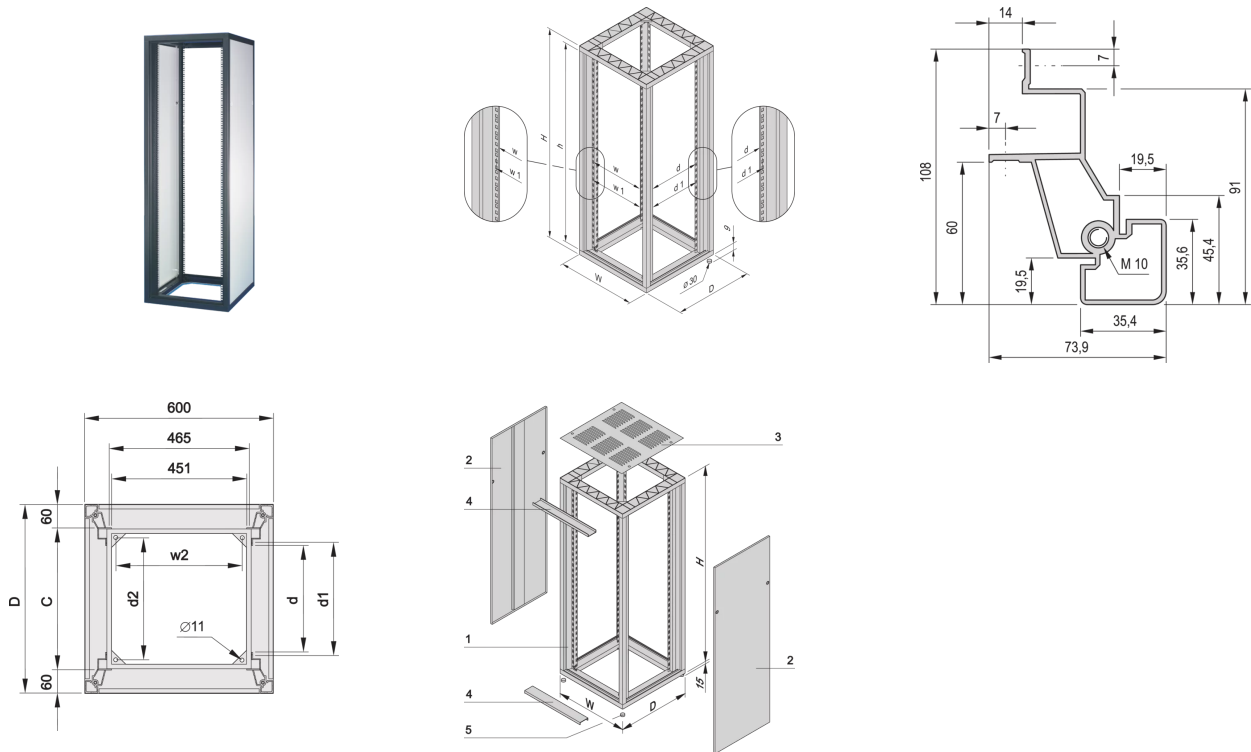

10117-529 EURORACK CABINET WITHOUT DOORS, 43 U 2000H 600W 600D, RAL 7021/7035

KEY FEATURES

19" cut-outs in front and rear uprights

Bolted frame, die-castings and aluminium profiles, with inset covers

Flush cladding parts

Protection class IP40

Static load-carrying capacity 400 kg

PRODUCT ATTRIBUTES

Product Type: Cabinet

Product Family: Eurorack

Frame Material: Aluminum

Frame Color: Black Grey

Frame Color Code: RAL 7021

Cladding Material: Steel

Cladding Color: Light Grey

Cladding Color Code: RAL 7035

Rack Height: 43 U

Height: 2000 mm

Width: 600 mm

Depth: 600 mm

Static Load: 400 kg