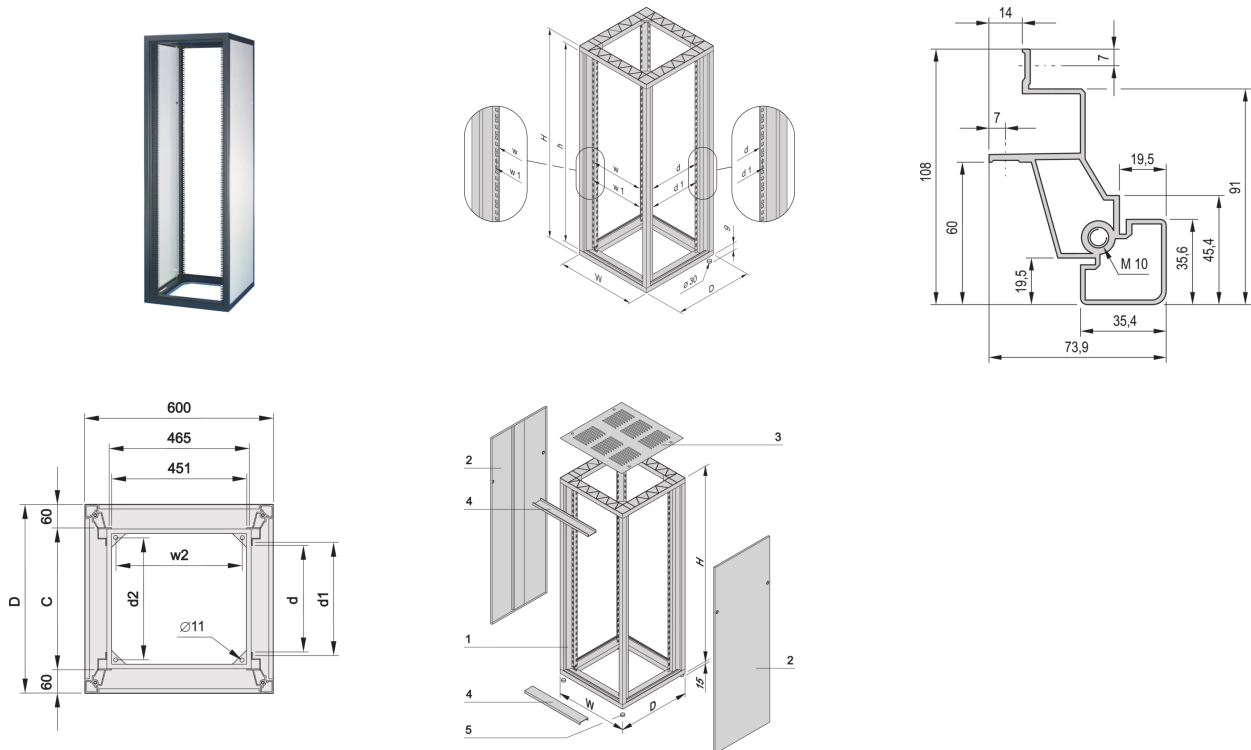

10117-528 EURORACK CABINET WITHOUT DOORS, 38 U 1798H 600W 600D, RAL 7021/7035

KEY FEATURES

19" cut-outs in front and rear uprights

Bolted frame, die-castings and aluminium profiles, with inset covers

Flush cladding parts

Protection class IP40

Static load-carrying capacity 400 kg

PRODUCT ATTRIBUTES

Product Type: Cabinet

Product Family: Eurorack

Frame Material: Aluminum

Frame Color: Black Grey

Frame Color Code: RAL 7021

Cladding Material: Steel

Cladding Color: Light Grey

Cladding Color Code: RAL 7035

Rack Height: 38 U

Height: 1800 mm

Width: 600 mm

Depth: 600 mm

Static Load: 400 kg