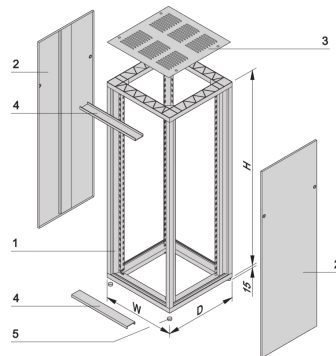

10117-527 EURORACK CABINET WITHOUT DOORS, 34 U 1600H 600W 600D, RAL 7021/7035

KEY FEATURES

19° cut-outs in front and rear uprights

Bolted frame, die-castings and aluminium profiles, with inset covers

Flush cladding parts

Cladding Material: Steel

Cladding Color: Light Grey

Cladding Color Code: RAL 7035

Rack Height: 34 U

Height: 1600 mm

Width: 600 mm

Depth: 600 mm

Static Load: 400 kg