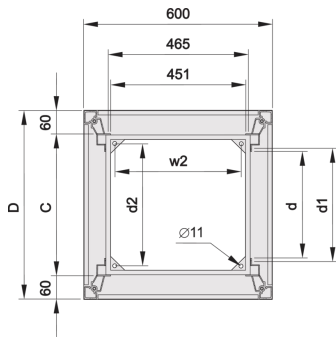

10117-527 EURORACK CABINET WITHOUT DOORS, 34 U 1600H 600W 600D, RAL 7021/7035

KEY FEATURES

19° cut-outs in front and rear uprights

Bolted frame, die-castings and aluminium profiles, with inset covers

Flush cladding parts

Protection class IP40

Static load-carrying capacity 400 kg

PRODUCT ATTRIBUTES

Product Type: Cabinet

Product Family: Eurorack

Frame Material: Aluminum

Frame Color: Black Grey