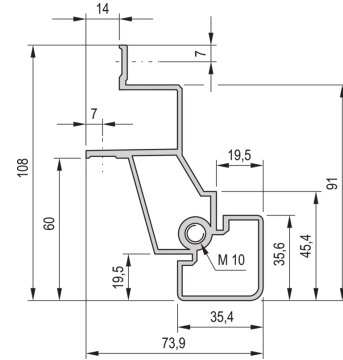

10117-527 EURORACK CABINET WITHOUT DOORS, 34 U 1600H 600W 600D, RAL 7021/7035

KEY FEATURES

19° cut-outs in front and rear uprights

Bolted frame, die-castings and aluminium profiles, with inset covers

Flush cladding parts

Protection class IP40

Static load-carrying capacity 400 kg

PRODUCT ATTRIBUTES

Product Type: Cabinet

Product Family: Eurorack

Frame Material: Aluminum

Frame Color: Black Grey