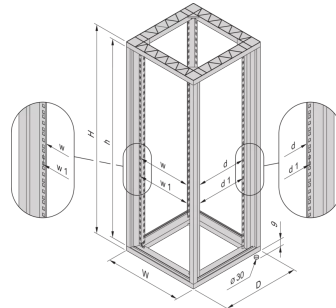

10117-527 EURORACK CABINET WITHOUT DOORS, 34 U 1600H 600W 600D, RAL 7021/7035

KEY FEATURES

19° cut-outs in front and rear uprights

Bolted frame, die-castings and aluminium profiles, with inset covers

Flush cladding parts

Cladding Material: Steel

Cladding Color: Light Grey

Cladding Color Code: RAL 7035

Rack Height: 34 U

Height: 1600 mm

Width: 600 mm

Depth: 600 mm

Static Load: 400 kg