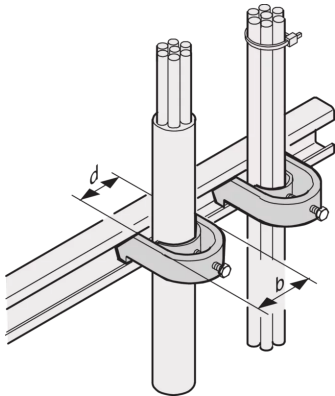

## 20114-728 C-RAIL CABLE SHELL, FOR CABLE BUNDLE 30 ... 34 MM

### KEY FEATURES

---

For mounting of cables on C-profiles and cable support rails

### ADDITIONAL PRODUCT DETAILS

---

C-Rails are for better cable management. Installation generally behind the 19" uprights. They are compatible with standard cable clabs.