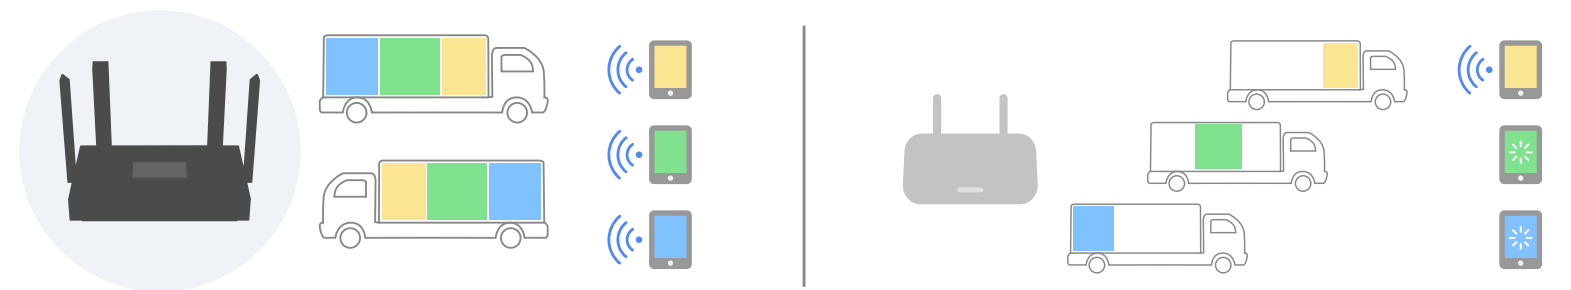

Dual-Band

MU-MIMO

Wi-Fi 6 - The Most Powerful Wi-Fi Ever

4X
more capacity

Mobile Phone, Laptop, Smart bulb, game, IP camera, TV, Smart speaker, Mobile Phone, Robotic Vacuum

38%
faster with Gigabit Wi-Fi

Wi-Fi 6 / 5 GHz 1201 Mbps

Extensive Coverage: Beamforming, and four antennas combine to deliver focused reception to devices far away.

MU-MIMO

OFDMA

Without OFDMA

More Devices: Wi-Fi 6 uses OFDMA to improve capacity and efficiency of your network, so more devices can connect without slowing down your Wi-Fi.