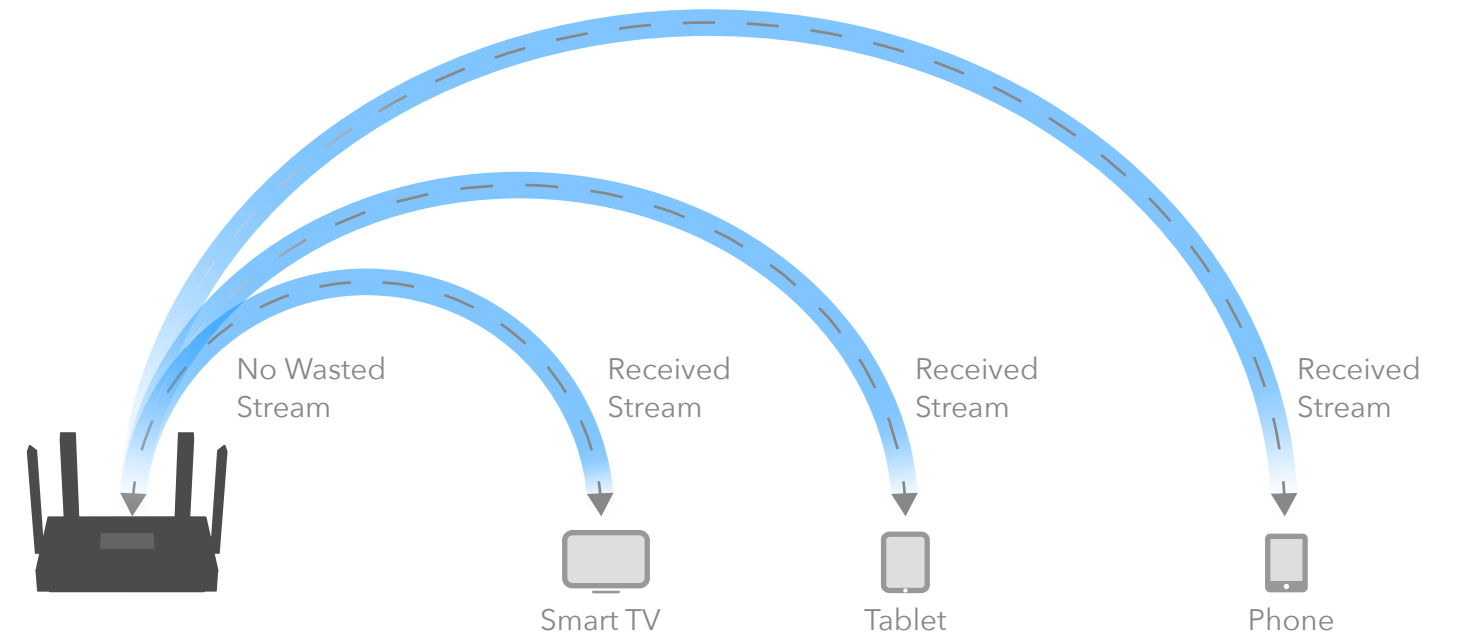

Features

Extensive Coverage: Beamforming, and four antennas combine to deliver focused reception to devices far away.

MU-MIMO