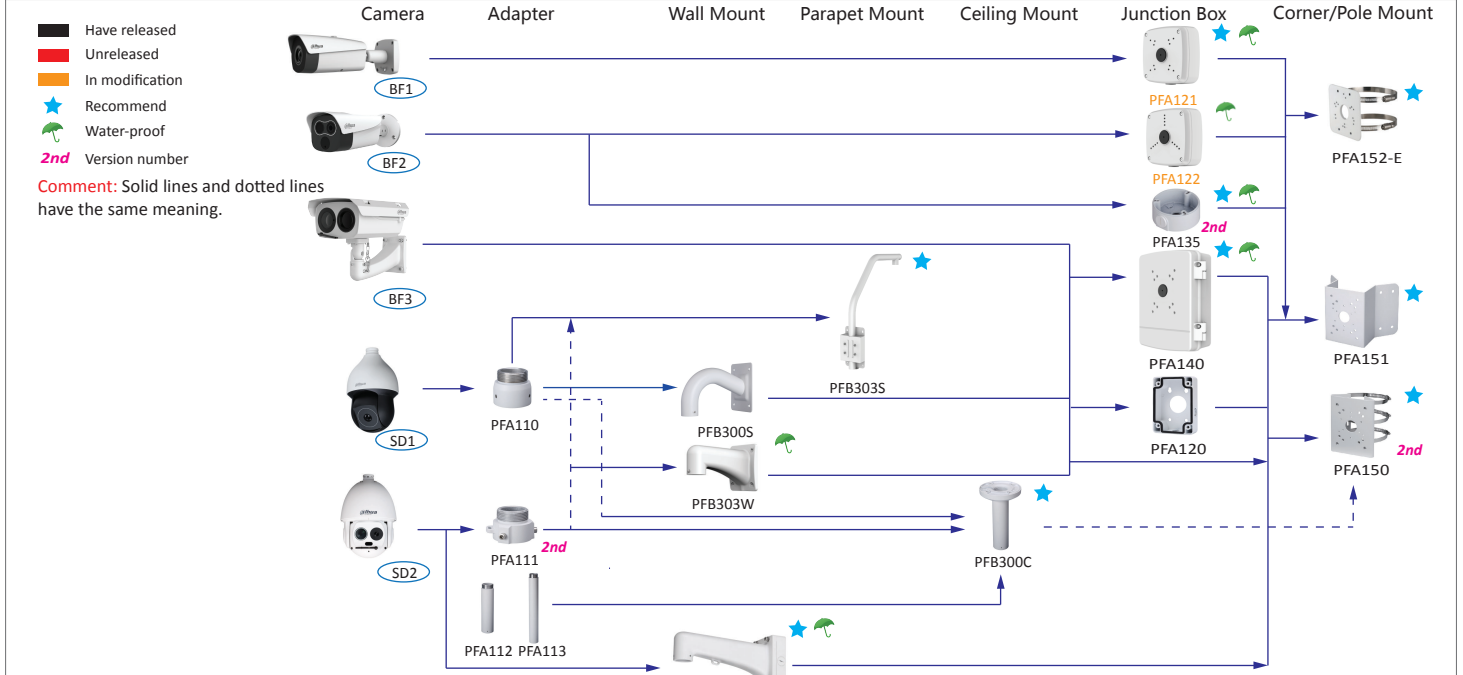

Selection of PTZ dome cameras

Shape	PTZ Dome			PTZ Dome	
	HDCVI	Network		HDCVI	Network
SD22	SD22204I-GC	SD22204T-GN	SD49	SD49116/225/131/212I-HC	SD49212/225T-HN, SD49225T-HN-W
SD22(W)		SD22204T-GN-W	SD59	SD59131/212/225/230/430I-HC	SD59131/225/230/430U-HNI
SD29		SD29204T-GN(-W)	SD6AE		SD6AE230F-HNI, SD6AE530U-HNI, SD6AE240/830V-HNI
SD32		SD32203S-HN	SD6AL		SD6AL230F-HNI, SD6AL240-HNI, SD6AL230F-HNI-IR, SD6AL830V-HNI, SD6AL830V-HNI-IR
SD42	SD42116/212I-HC	SD42212T-HN	SD60	SD60131/225/230/430I-HC	SD60131/225/230/430U-HNI
SD40	SD40116/212I-HC	SD40212T-HN	SD65F		SD65F230F-HNI
SD50	SD50131/225/230/430I-HC	SD50131/225/230/430U-HNI	SD6C	SD6C131/225/230/430I-HC	SD6C131/225/230/430U-HNI

Notes :

1. PTZ dome cameras have the **standard configurations**, and the configurations have been as follows.

Selection of Thermal series cameras

Shape	Thermal Series
BF1	TPC-BF5300/5600(-T)
SD1	TPC-SD5300/5600(-T)
BF2	TPC-BF2120(-T)
SD2	TPC-SD8320/8620(-T)
BF3	TPC-BF8320/8620A(-T)

Notes :

1. PTZ dome cameras have the **standard configurations**, and the configurations have been as follows.

Shape	ITC
ITC1	ITC237-PW1B-IRZ, ITC217-PW1B-IRLZ, ITC237-PW1A-IRZ
ITC2	ITC237-PU1B-L, ITC237-PU1B-IR, ITC237-PU1A-IRHL
ITC3	ITC217-PW1B-IRLZ10
ITC4	ITC602-RU1A, ITC302-RU1A, ITC206-RU1A, ITC235-TU1A