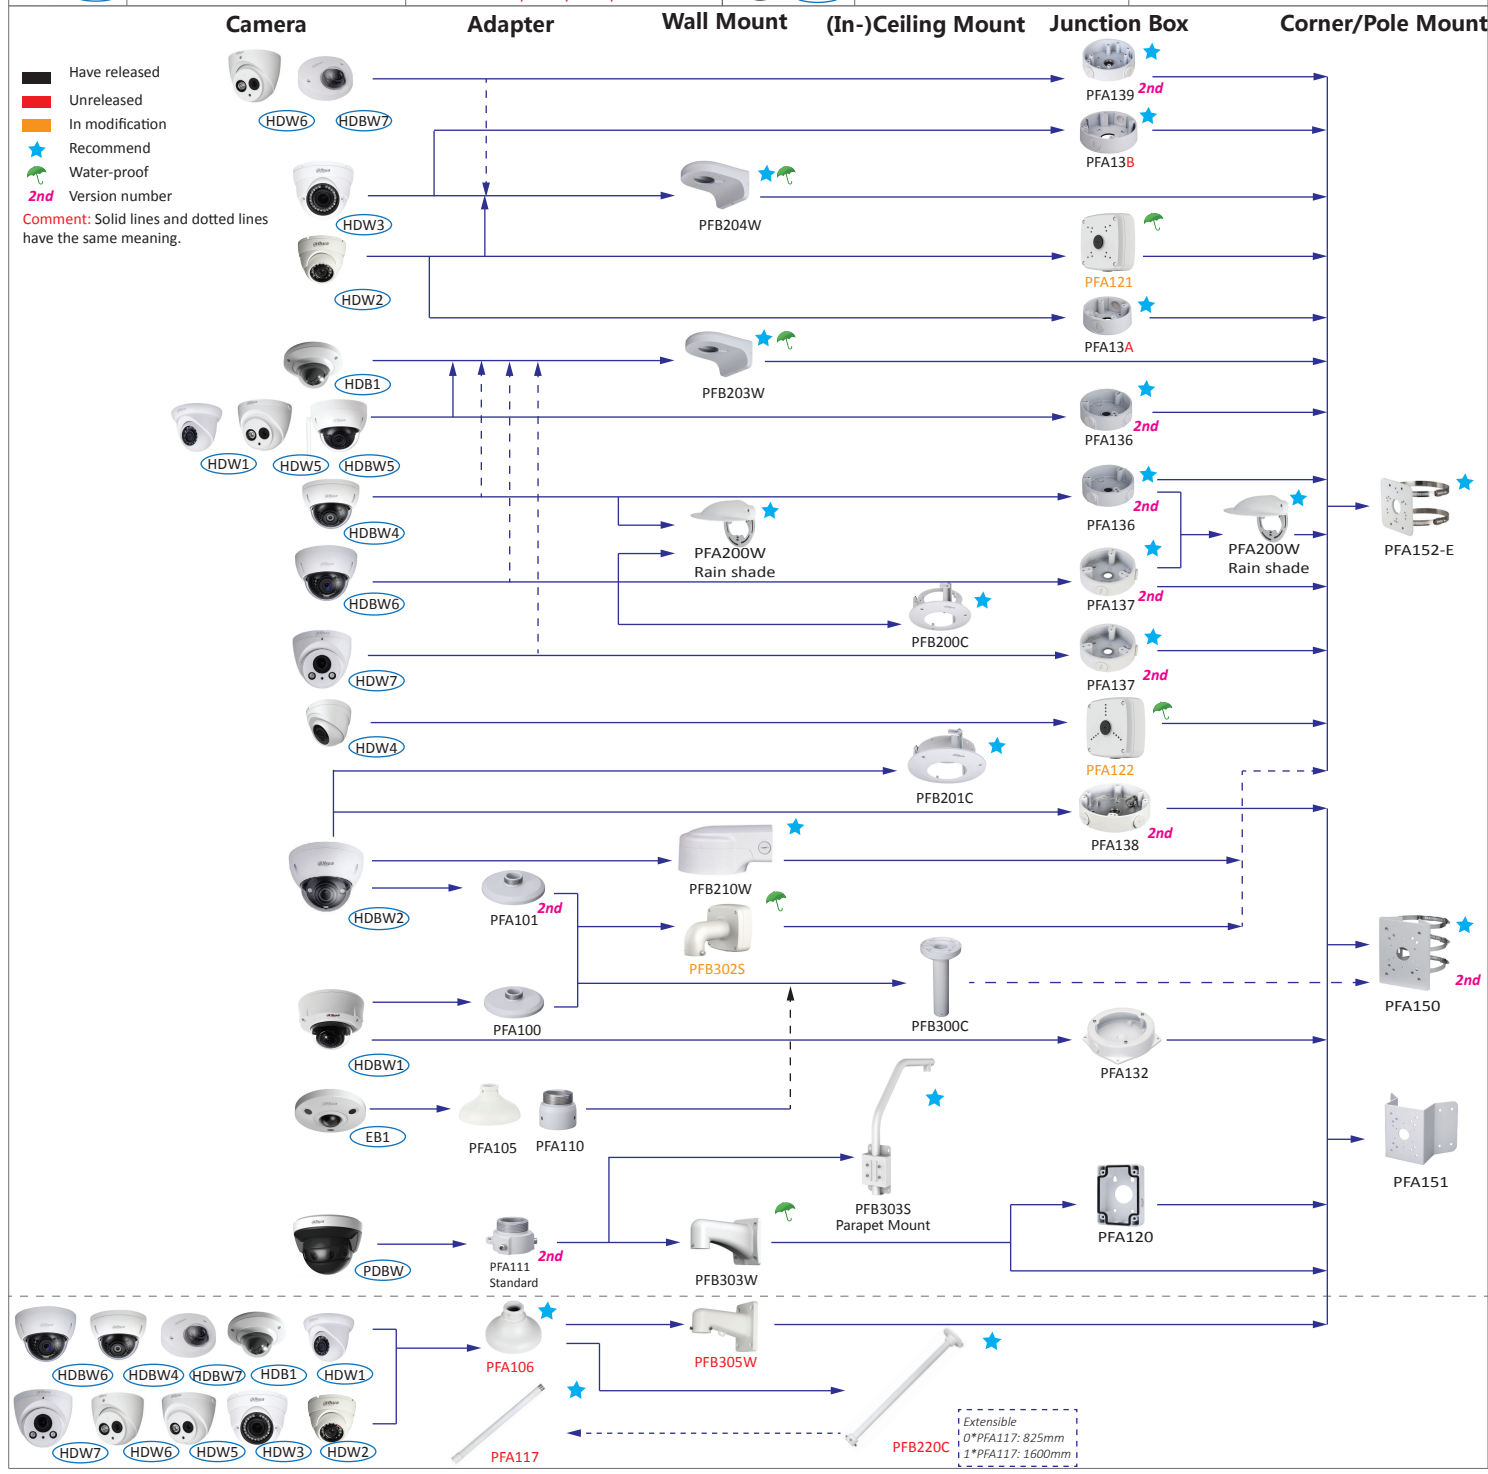

Selection of dome cameras

Shape	HDCVI	Network	Shape	HDCVI	Network
	EB2401	HDB4231/4431C-AS, EB5400/5500			HDB(W)8281-Z
	HDW2221/2231S	HDW1020/1120/1220/1230/1320/1420/1431S		HDBW3231/3802E-Z	HDBW5231/5431/5830/8231/8331/81200/81230E-Z, HDBW5231/5431/5830E-ZS, HDBW5231/5431/5631/5831E-ZE
	HDW1000/1100/1200/1220/1400/2221/2231/2401M	HDW4231/4431M		HDBW1100/1200/1220/1400/2221/2231/2401E	HDBW1120/1220/1230/1320/1420/1431E, HDBW4231/4431/4830E-AS, HDBW4231/4431/4631/4831E-ASE
	HDW1100/1200/1220/1400R-VF				HDBW1120/1320/1235/1435E-W, HDBW1230/1430E-AW
	HDW1000/1100/1200/1220/1400R			HDBW1100/1200/1220/1400R-VF, HDBW2221/2231/2401R-Z	HDBW2121/2221/2230/2231/2320/2421/2431R-ZS/VFS, HDBW5231/5431/5830R-Z, HDBW5231/5431/5631/5831R-ZE
	HDW2221E			HDBW2221/2231F	HDBW4231/4431F-AS/M/M12
	HDW1400/2231/2401EM, HDW1100/1200/1220/2221EM(-A)	HDW4231/4431/4830EM-AS, HDW4231/4431/4631/4831EM-ASE			EBW8600/8630/81200/81230, EBW8600/8630-IVC
	HDW2221/2231/2401R-Z	HDW2121/2221/2230/2231/2320/2421/2431R-ZS, HDW5231/5431/5830R-Z, HDW5231/5431/5631/5831R-ZE			PDBW8800/8802-A180