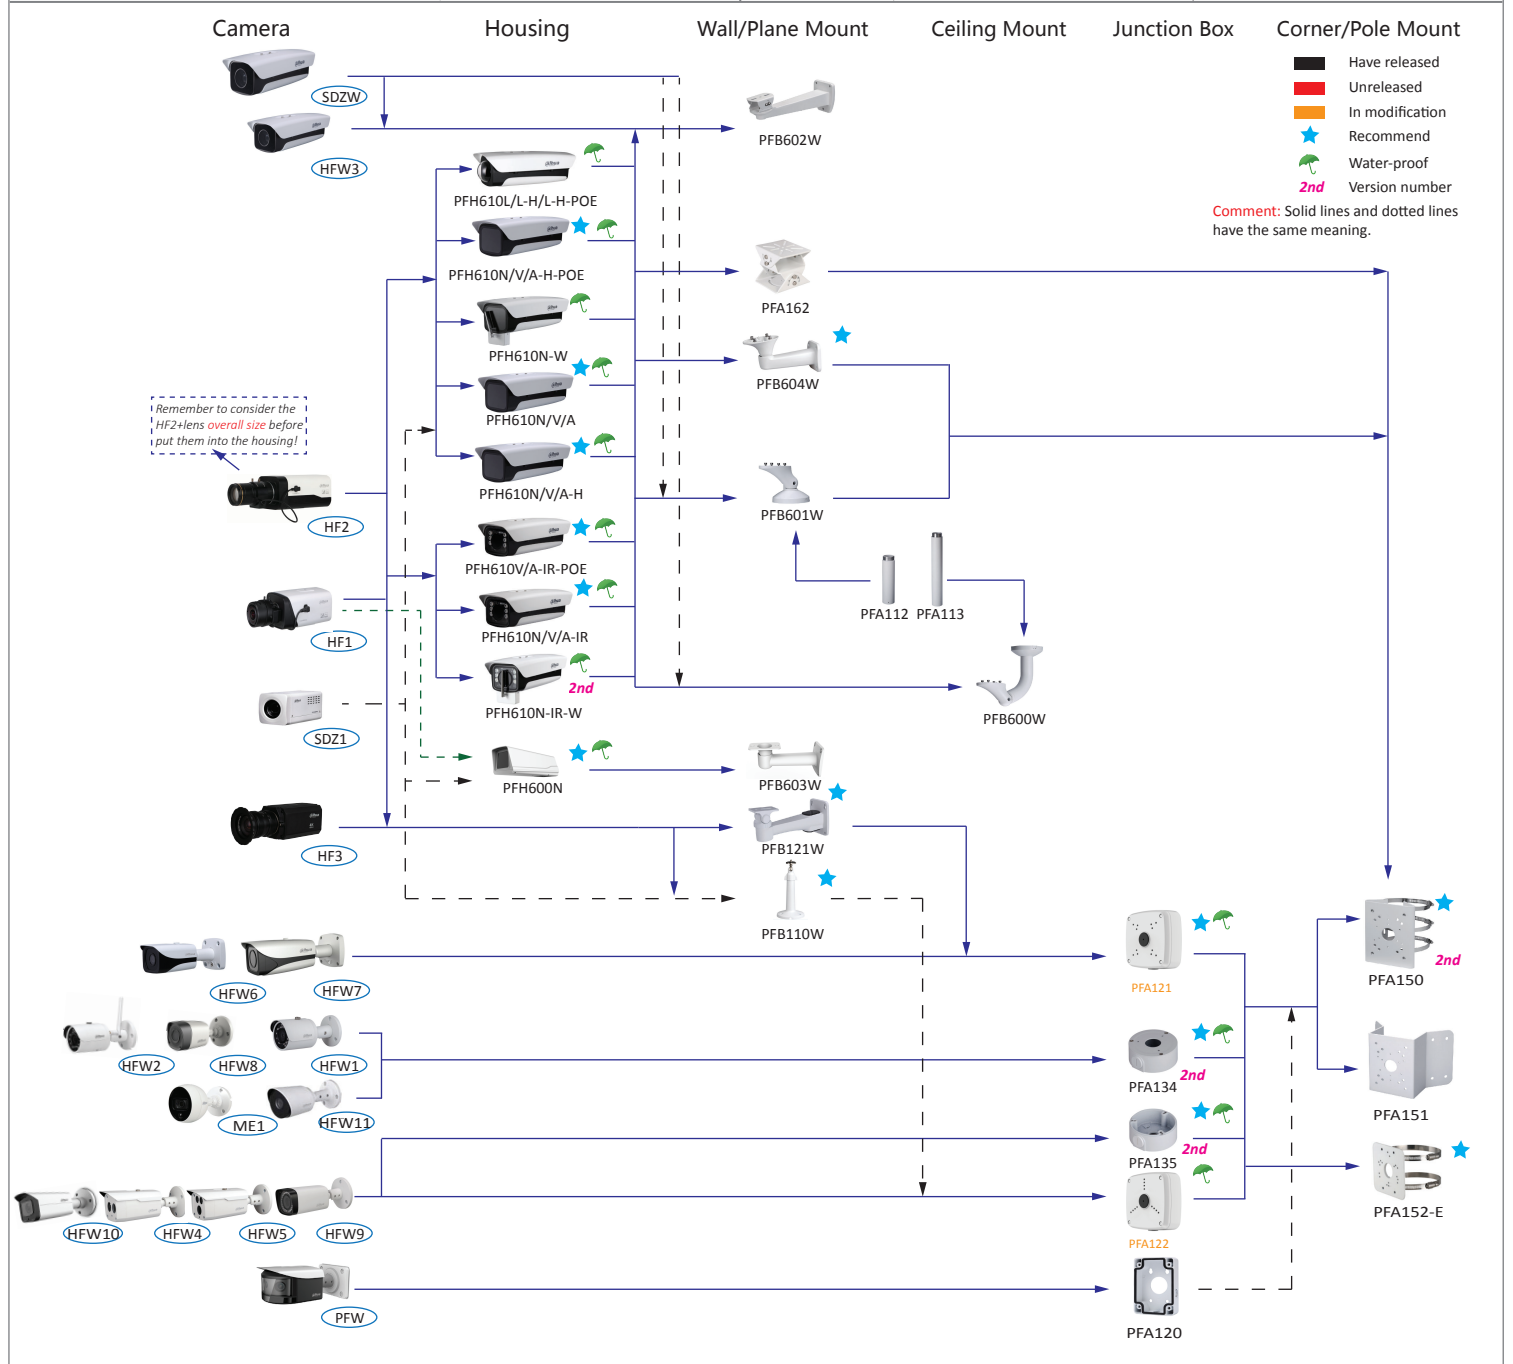

Selection of box cameras

Shape	HDCVI	Network	Shape	HDCVI	Network
	HFW1000/1100/1200/1220/1400SL, HFW1000/1100/1200/1220/1400S, HFW2221/2231/2401S	HFW1020/1120/1220/1230/1320/1420/1431/4231/4431S		HFW1100/1200/1220/1400/2231B	HFW4231/4431B-AS
		HFW1120/1320/1235/1435S-W		HFW1100/1200/1220/1400D, HFW2221/2231/2401D	HFW4231/4431D-AS
	HFW1400T			HFW2221/2231/2401E	HFW4231/4431/4830E-S, HFW4231/4431/4631/4831E-SE
	ME1200B			HFW3231E-Z, HFW3802E-Z	HFW5231/5431/5830/8231/8281/8331/81200/81230E-Z, HFW5231/5431/5631/5831E-ZE, HFW5231/5431/5830/8231/8331E-Z5, HFW5231E-Z12,
	HF3231E	HF8281/8331/8630/81200/81230E		HFW1000/1100/1200/1220/1400R, HFW1000/1100/1200/1220RM	
		HF8231/8232/8630/8331F		HFW1100/1200/1220/1400R-VF(-IRE6), HFW2221/2231/2401R-Z-IRE6	HFW2121/2221/2421R-ZS/VFS, HFW2230/2231/2320/2431R-ZS/VFS-IRE6
	HF3805G				HFW4231/4431/4631/4831T-ASE
		HFW5221E-Z-IRA-4747		SDZ1020/2020/2030S-N	
		PFW8601-A180 PFW8800-A180 PFW8802-A180		SDZW1020/2030S-N	