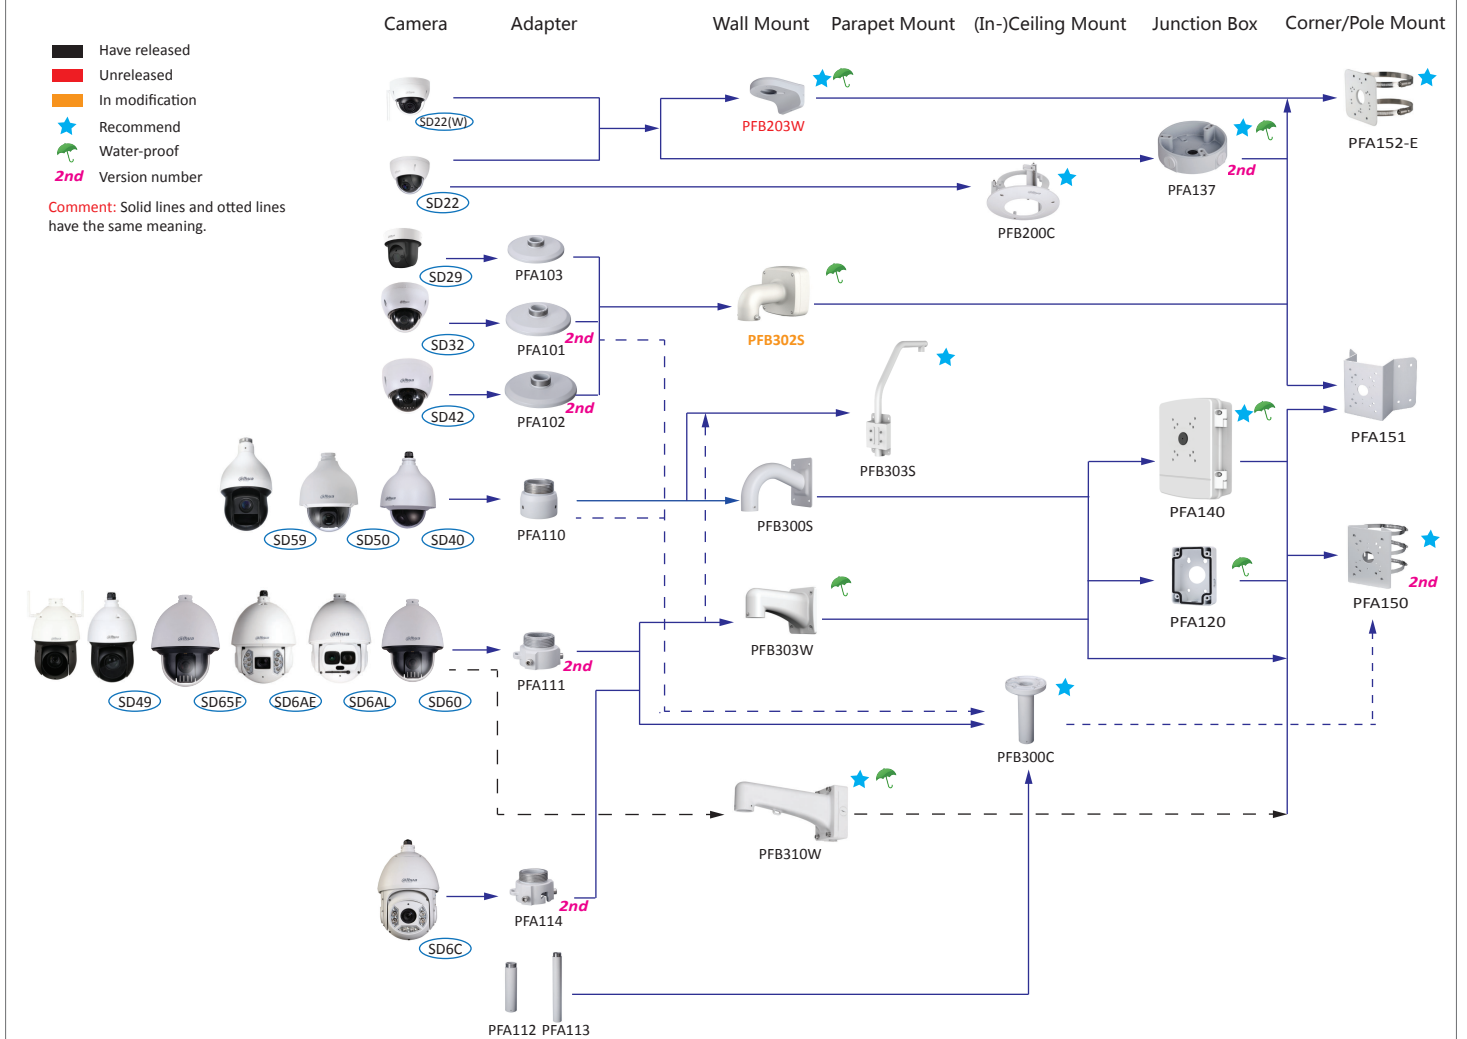

Selection of PTZ dome cameras

Shape	PTZ Dome			PTZ Dome	
	HDCVI	Network		HDCVI	Network
SD22	SD22204I-GC	SD22204T-GN	SD49	SD49116/225/131/212I-HC	SD49212/225T-HN, SD49225T-HN-W
SD22(W)		SD22204T-GN-W	SD59	SD59131/212/225/230/430I-HC	SD59131/225/230/430U-HNI
SD29		SD29204T-GN(-W)	SD6AE		SD6AE230F-HNI, SD6AE530U-HNI, SD6AE240/830V-HNI
SD32		SD32203S-HN	SD6AL		SD6AL230F-HNI, SD6AL240-HNI, SD6AL230F-HNI-IR, SD6AL830V-HNI, SD6AL830V-HNI-IR
SD42	SD42116/212I-HC	SD42212T-HN	SD60	SD60131/225/230/430I-HC	SD60131/225/230/430U-HNI
SD40	SD40116/212I-HC	SD40212T-HN	SD65F		SD65F230F-HNI
SD50	SD50131/225/230/430I-HC	SD50131/225/230/430U-HNI	SD6C	SD6C131/225/230/430I-HC	SD6C131/225/230/430U-HNI