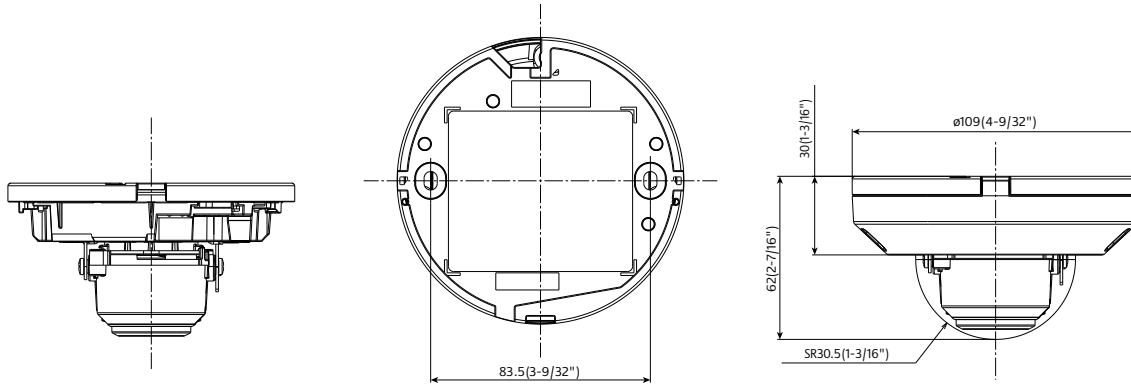

*4 It may be necessary to upgrade the firmware to use these protocols.

Appearance

Unit : mm (inches)

Optional Accessories

Mount Bracket / Other

		WALL		POLE	CORNER
		1	2	1	1
combination	Wall Mount Bracket WV-QWL500-W (White) 	Base bracket WV-QJB502-W (White) 	Pole Mount Bracket PAPM4W (White) 	Corner Mount Bracket PACA4W (White) 	
	Adapter Box WV-QJB500-W (White)  *If needed.	/	Wall Mount Bracket WV-QWL500-W (White) (+ WV-QJB500-W) 	Wall Mount Bracket WV-QWL500-W (White) (+ WV-QJB500-W) 	