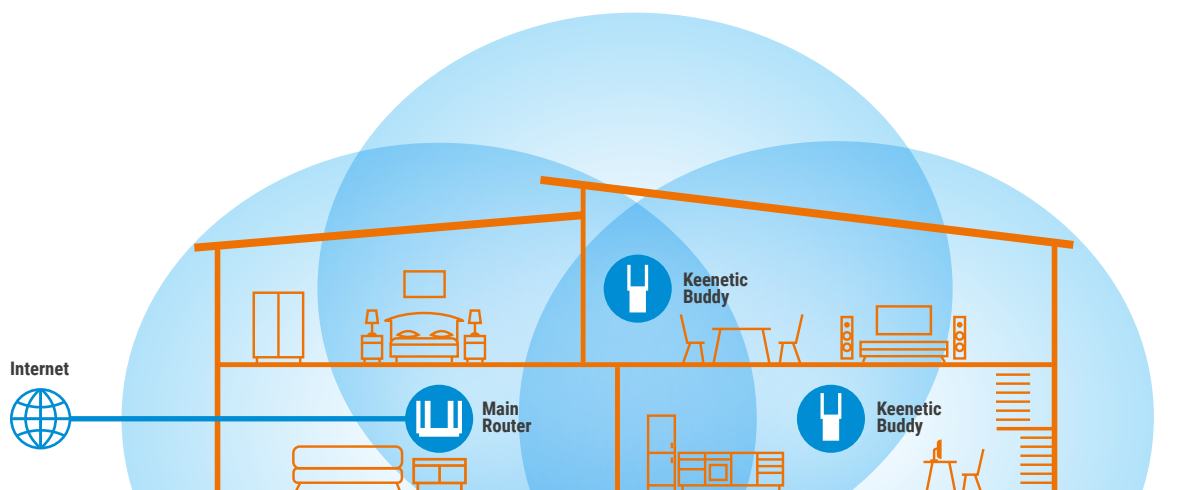

KEENETIC

BUDDY **4**

N300 Mesh Wi-Fi Range Extender with Ethernet Port

Buddy delivers freedom to enjoy reliable, continuous and secure Wi-Fi where YOU want. By strategically connecting Keenetic Buddies to an existing network, regardless of router brand, 'No-Go zones' and areas with poor signal are eliminated, and competition for Wi-Fi hot spots removed. Keenetic Buddy is ideal for families with simultaneous multi-device needs, heavy users and businesses alike. Set up is easy, all you need to achieve a real Whole Home

Wi-Fi network are a power outlet and a few moments of your time. Adding Keenetic Buddies to any Keenetic Mesh Wi-Fi router will create a centrally managed, multi-node, multi-segment, Whole-Home Wi-Fi System with flexible, rules-based seamless roaming, and capable of leveraging existing Ethernet wiring or wireless Mesh connections.