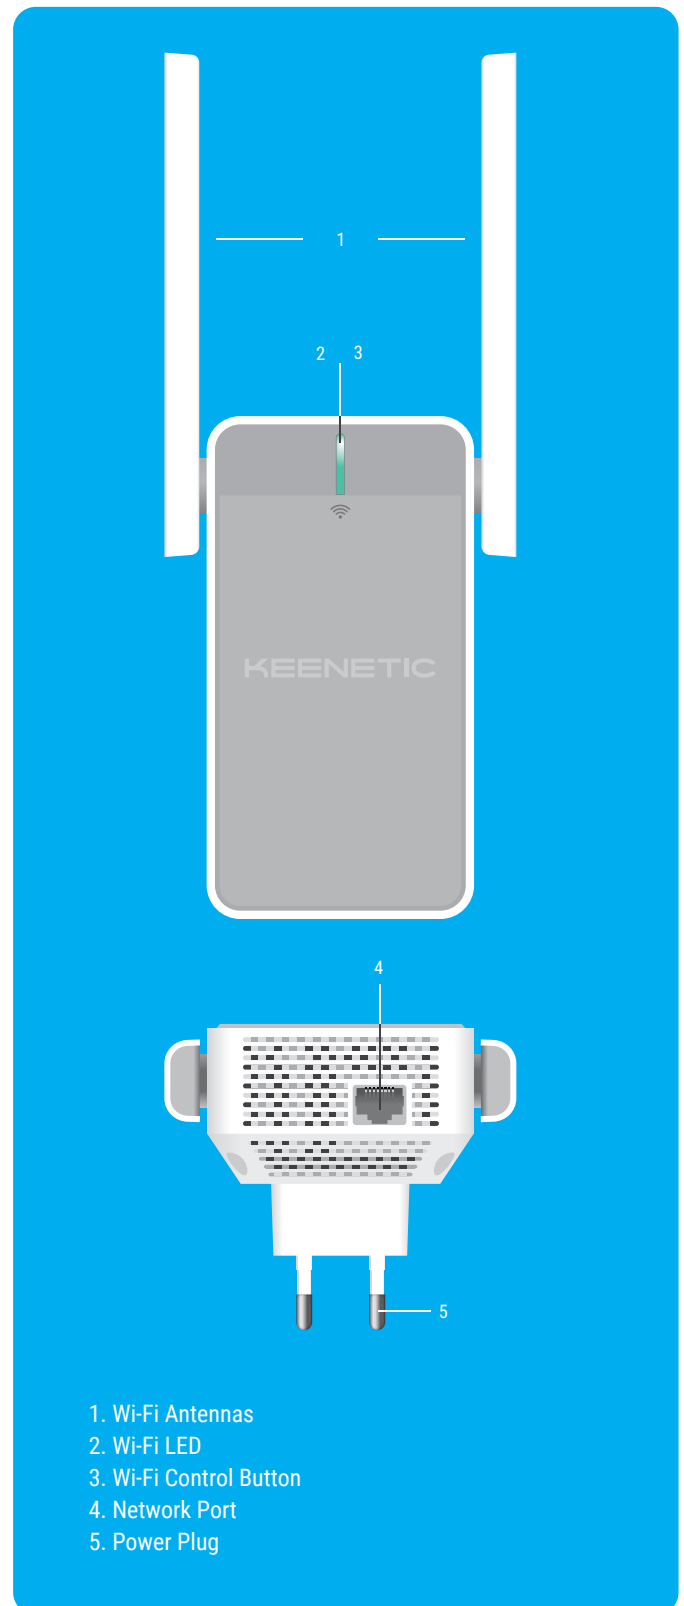

Key features

- **Model number:** KN-3211
- **CPU:** MT7628N 575 MHz
- **RAM:** 64 MB DDR2
- **Flash memory, Dual Image:** 32 MB
- **Wi-Fi class:** N300
- **Antennas:** 3 dBi
- **Ethernet ports:** 1 x 100 Mbps
- **WPS/Wi-Fi button**
- **Mesh Wi-Fi System**

Performance

- **2.4 GHz Wi-Fi network:** 300 Mbps (802.11n)*

Wireless network

- **Seamless roaming 802.11k/r/v**
- **WEP, WPA-PSK**
- **WPA2-PSK, WPA2-Enterprise**
- **WPA3-PSK, WPA3-Enterprise, OWE**
- **Multi-SSID and Guest Network**
- **Access control by MAC address**
- **Wi-Fi Multimedia (WMM)**

Features and protocols

- **Direct or cloud access via KeenDNS**

Troubleshooting and management

- **Cloud-based Remote Network Monitoring and Management**
- **Mobile app for Android and iOS**
- **Web Interface with the Initial Setup Wizard and HTTPS security**
- **Command Line (CLI) via TELNET/SSH**
- **An option to control from external network**
- **Backup and restore configuration**
- **Automatic OS updates**
- **System event logging**

Physical specifications and environment requirements

- **Device dimensions excluding antenna, w x d x h:**
  68 mm x 41 mm x 128 mm
- **Device weight:** 156 g
- **Operating temperature:** 0–40 °C
- **Operating humidity:** 20–95% non-condensing
- **Power supply voltage:** 100–240 V 50/60 Hz

Package contents

- **Device**
- **Ethernet cable**
- **Quick start guide**

1. Wi-Fi Antennas
2. Wi-Fi LED
3. Wi-Fi Control Button
4. Network Port
5. Power Plug

Ordering information

Model name	Part number	Short description
Keenetic Buddy 4 (KN-3211)	KN-3211-01-EU	N300 Mesh Wi-Fi Range Extender with Ethernet Port

* 300 Mbps is maximum wireless signal rate derived from 802.11n specifications, used when connecting to clients using two spatial streams and an 40 MHz channel bandwidth for transmission and reception. Actual data throughput and wireless coverage will vary and may be lowered by the features and settings of the equipment, the number of client devices in the network, obstacles to signal propagation, the presence of other wireless networks, and/or radio interference.

KEENETIC

© Keenetic Limited., 2024. All rights reserved.

Names of products or companies mentioned herein may be the trademarks or service marks of their respective owners. Keenetic Limited. reserves the right to make changes and improvements to any product without prior notification.