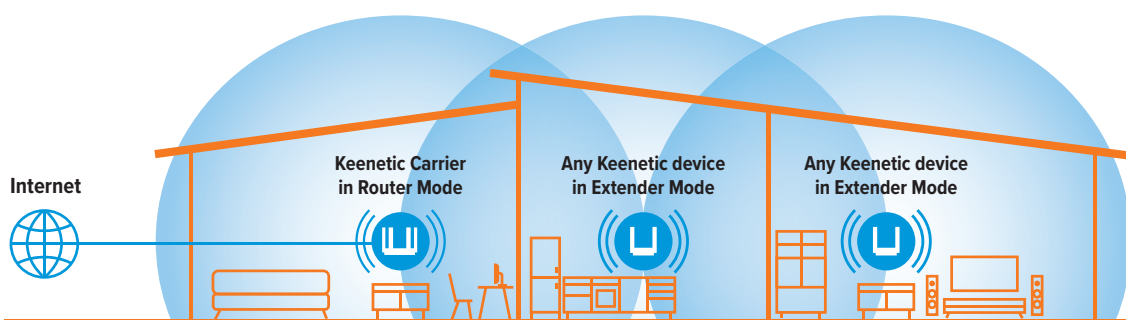

SMART HOME AND IOT-READY

Keenetic Mesh Wi-Fi Routers’ superb coverage, uninterrupted connections and enhanced security make them ready for tomorrow’s fully-connected home and business environments. Connected devices suffer virus and other criminal attacks — Keenetic routers have advanced Network Segmentation and Cloud-based cyberthreat protection to stop infection and prevent Spyware on any device in your Keenetic network. Using the IntelliQoS application prioritization feature, Keenetic users can prioritize, throttle or block individual applications to ensure bufferless streaming and fast, lag-free, gaming, and be confident that their work from home experience will be uninterrupted.

POWERFUL NETWORK STORAGE & PERSONAL CLOUD

Connect an external USB disk to a Keenetic router to enable a network server to process backups and remote file sharing with your family or co-workers. Keenetic offers the simplicity of fully automated network backups using macOS Time Machine or Windows File History applications simultaneously. Download Station and Media Server router applications transform Keenetic with a connected USB drive into a centralized entertainment server to enjoy up to 4K media streaming to your Smart TV. Personal Cloud enables easy access to all your files, even from your mobile devices.

FRIENDLY, EASY TO USE APP

By pairing your Keenetic device to the Keenetic App, you can manage your multi-node Mesh Wi-Fi System, including multiple locations, from anywhere in the world. Within minutes, you can control home networks, see connected and registered devices, and enable securely isolated Wi-Fi for your guests. Setting up weekly schedules for members of your family, monitoring their Internet activity, managing content restrictions or pausing the Internet from the palm of your hand could not be simpler.