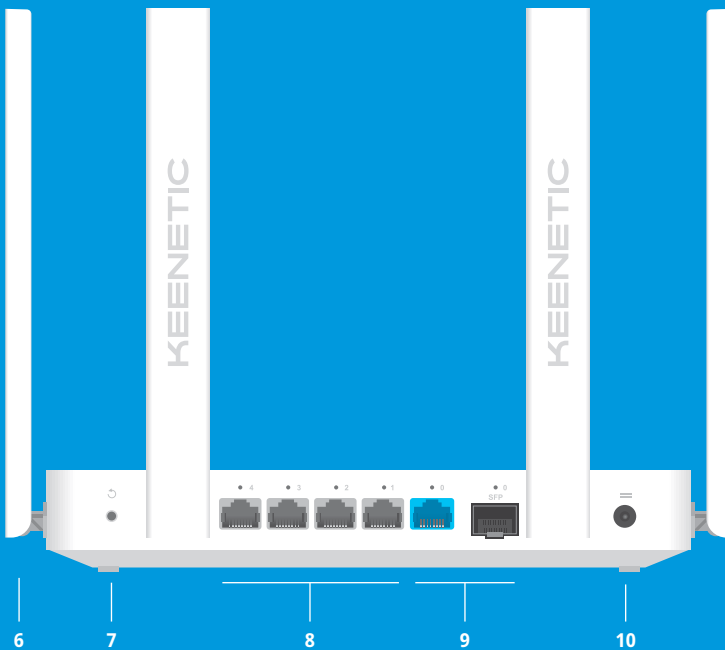

Ordering information

Model name	Part-number	Short description
Keenetic Hero (KN-1011)	KN-1011-01-EN	AX1800 Mesh Wi-Fi 6 Router with a 5-Port Gigabit Smart Switch, SFP Combo Port, USB 2.0 and USB 3.0 Ports

*1201 and 574 Mbps are maximum wireless signal rates derived from 802.11ax specifications, used when connecting to clients using two spatial streams and an 80/40 MHz channel bandwidth for transmission and reception. Actual data throughput and wireless coverage will vary and may be lowered by the features and settings of the equipment, the number of client devices in the network, obstacles to signal propagation, the presence of other wireless networks, and/or radio interference.

KEENETIC

© Keenetic Ltd., 2022. All rights reserved.

Names of products or companies mentioned herein may be the trademarks or service marks of their respective owners. Keenetic Ltd. reserves the right to make changes and improvements to any product without prior notification.