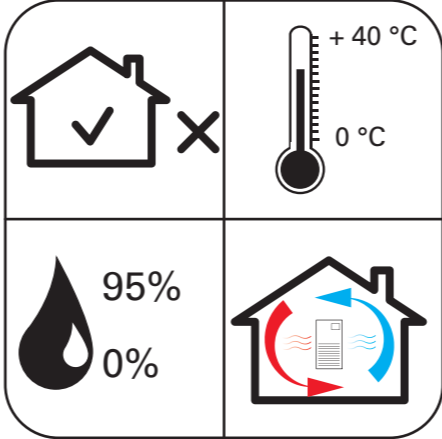

www.eaton.com

www.eaton.com
614-20625-00

9SX
700i
1000i
1500i
2000i
3000i
1000iR
1500iR
2000iR
3000iR
Quick Start

EATON
Powering Business Worldwide