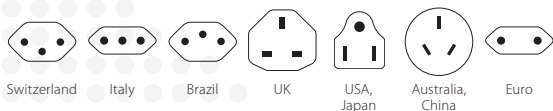

Compatibility (Input)

Compatibility (Output)

Packaging (Retail)