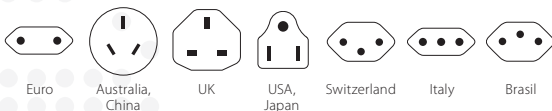

Compatibility (Input)

Compatibility (Output)

Packaging (Retail)