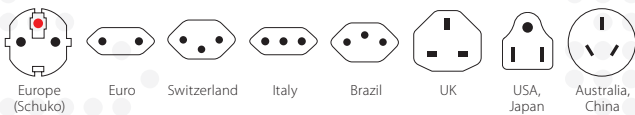

Suitable for

Compatibility (Input)