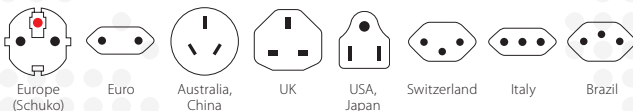

PRO – World

The powerful 3-pole world travel adapter for travellers from all over the world

The versatile travel adapter PRO – World ensures a simple and safe connection of 2- and 3-pole devices from and to more than 205 destinations. Able to handle up to 1750 W of power, so you can even plug in powerful devices such as laptops or travel hairdryers. Wherever the traveller comes from, the universal adapter PRO – World provides the safest solution of plugging in devices around the world.

Suitable for

Compatibility (Input)

Compatibility (Output)

Packaging (Retail)

Product Category

- World Travel Adapter: PRO series

Technical Specifications

- Designed in Switzerland
- Suitable for equipment with earthed & unearthed plugs (2- & 3-pole)
- Input plugs: Europe (Schuko & 2-pole Euro), Australia/China, UK, USA/Japan, Switzerland, Italy, Brazil
- Output plugs: Europe (Schuko), Australia/China, UK, USA, Switzerland, Italy, Brazil
- Input voltage: 100 – 250 V AC
- Max. load: 7 A
- Power rating: e.g. 100 V AC – 700 W / 250 V AC – 1750 W
- Replaceable fuse: T 7 A
- Does not convert voltage

Weight

- Adapter: 190 g (net)
- Adapter + packaging: 272 g (gross)
- Master carton: 6168 g (gross)
- Inner carton: 1472 g (gross)

Dimensions

- Adapter: 65x69x73 mm (WxHxD)
- Adapter + packaging: 103x110x72 mm (WxHxD)
- Master carton: 390x250x270 mm (LxWxH)
- Inner carton: 374x114x125 mm (LxWxH)