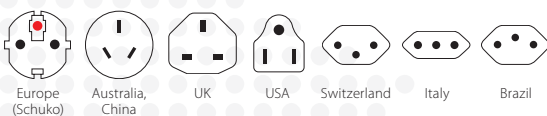

PRO – World

The powerful 3-pole world travel adapter for travellers from all over the world

The versatile travel adapter PRO – World ensures a simple and safe connection of 2- and 3-pole devices from and to more than 205 destinations. Able to handle up to 1750 W of power, so you can even plug in powerful devices such as laptops or travel hairdryers. Wherever the traveller comes from, the universal adapter PRO – World provides the safest solution of plugging in devices around the world.

Suitable for

Compatibility (Input)

Compatibility (Output)

Packaging (Retail)

Product Category

- World Travel Adapter: PRO series

Technical Specifications

- Designed in Switzerland
- Suitable for equipment with earthed & unearthed plugs (2- & 3-pole)
- Input plugs: Europe (Schuko & 2-pole Euro), Australia/China, UK, USA/Japan, Switzerland, Italy, Brazil
- Output plugs: Europe (Schuko), Australia/China, UK, USA, Switzerland, Italy, Brazil
- Input voltage: 100 – 250 V AC
- Max. load: 7 A
- Power rating: e.g. 100 V AC – 700 W / 250 V AC – 1750 W
- Replaceable fuse: T 7 A
- Does not convert voltage