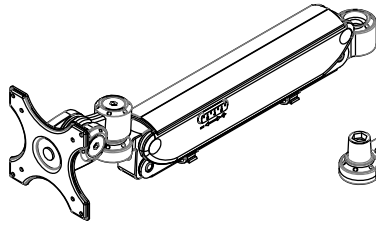

#1: Max Load: 7Kgs

#2: Max Load: 2.5~5.5Kgs

#3: Max Load: 0.5~3.5Kgs

Part List:

A.2pcs

B.2pcs

C.1pc

D-1.1pc

D-2.1pc

E.1pc

F-1.1pc

F-2.1pc

F-3.1pc

G.1pc

H-1.1pc

H-2.2pcs

H-3.1pc

I.3pcs

J-1.1pc

K-1.2pcs

L-1.
M6 wrench 1pc

M-1.4pcs

J-2.1pc

K-2.4pcs