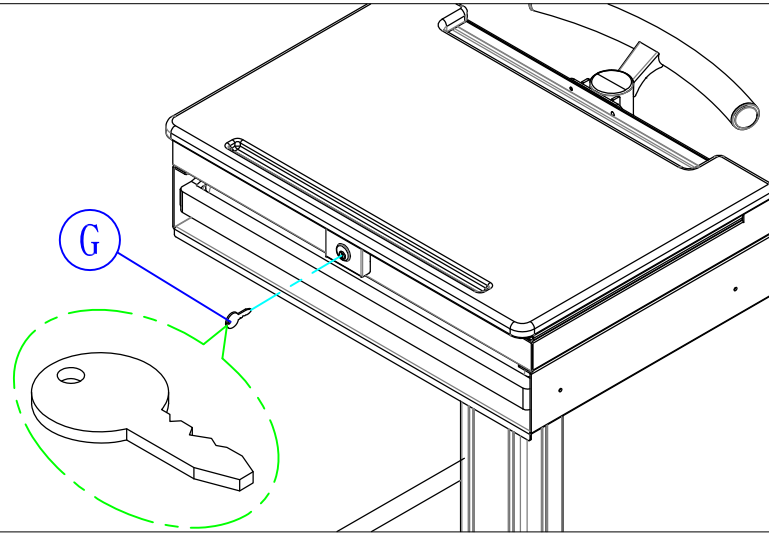

7.

Options:

Open the table
and paste sponges
if necessary

Options:

8.

Open the keyboard
tray if necessary