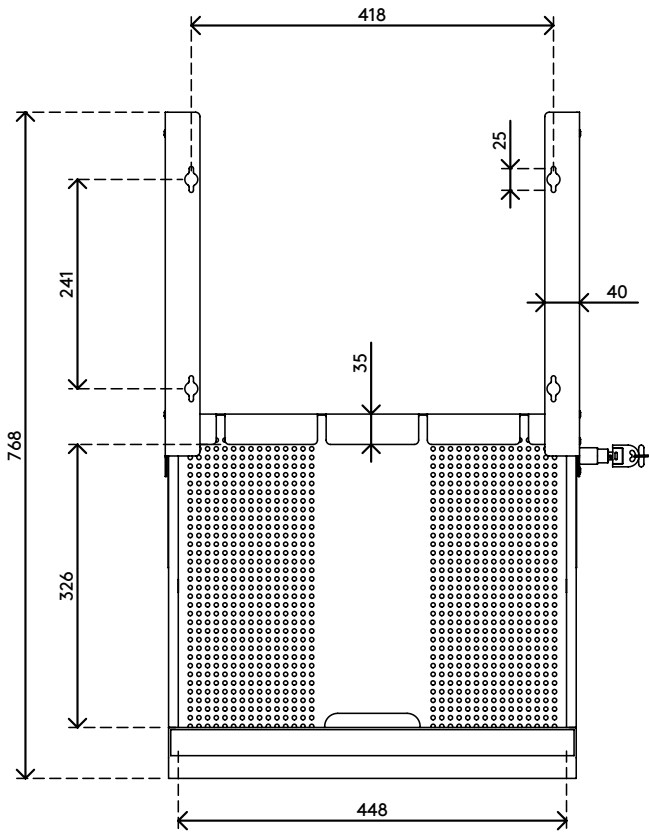

20.623

Addit laptop security drawer 623

Keep your personal hardware safe and organized with our Addit Laptop Security Drawer. Designed to securely store laptops, tablets, and smartphones, this drawer mounts conveniently under your desk. It features a perforated bottom for optimal airflow, ensuring your devices stay cool. Plus, data and power cables can be easily connected through the back, keeping your workspace tidy and efficient.

- Effortless access with smooth ball-bearing slides
- Easy to lock with a built-in key lock on the right side
- Cables are guided through locations at both sides at the back
- Perforated bottom for sufficient airflow to hardware
- Designed to secure laptops, tablets, or smartphones
- Made of steel for durability and strength
- Dimensions (w x d x h): 478 x 420 x 53 mm (18.8 x 16.5 x 2.1 inches)
- For laptops up to (w x d x h): 440 x 325 x 40 mm (17.3 x 12.8 x 1.6 inches)

Addit laptop security drawer 623

2024/12/24

20.623

 530 x 450 x 75 mm

 1 pcs

 black

 5 kg

 805410206239