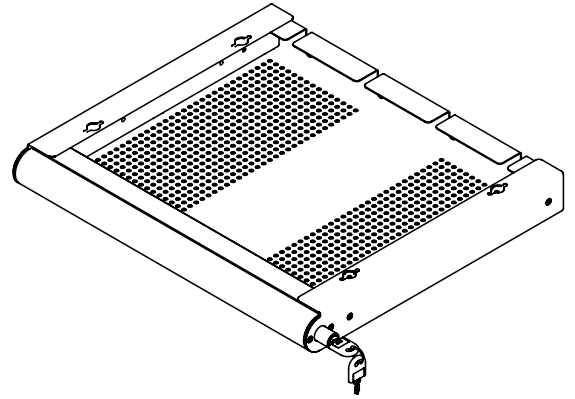

20.623

Addit laptop security drawer 623

Keep your personal hardware safe and organized with our Addit Laptop Security Drawer. Designed to securely store laptops, tablets, and smartphones, this drawer mounts conveniently under your desk. It features a perforated bottom for optimal airflow, ensuring your devices stay cool. Plus, data and power cables can be easily connected through the back, keeping your workspace tidy and efficient.

- Effortless access with smooth ball-bearing slides
- Easy to lock with a built-in key lock on the right side
- Cables are guided through locations at both sides at the back
- Perforated bottom for sufficient airflow to hardware
- Designed to secure laptops, tablets, or smartphones
- Made of steel for durability and strength
- Dimensions (w x d x h): 478 x 420 x 53 mm (18.8 x 16.5 x 2.1 inches)
- For laptops up to (w x d x h): 440 x 325 x 40 mm (17.3 x 12.8 x 1.6 inches)