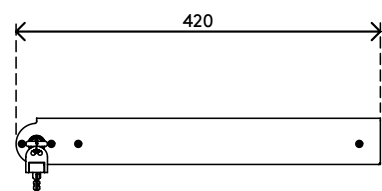

20.623

Addit laptop security drawer 623

Keep your personal hardware safe and organized with our Addit Laptop Security Drawer. Designed to securely store laptops, tablets, and smartphones, this drawer mounts conveniently under your desk. It features a perforated bottom for optimal airflow, ensuring your devices stay cool. Plus, data and power cables can be easily connected through the back, keeping your workspace tidy and efficient.

- Effortless access with smooth ball-bearing slides
- Easy to lock with a built-in key lock on the right side
- Cables are guided through locations at both sides at the back
- Perforated bottom for sufficient airflow to hardware
- Designed to secure laptops, tablets, or smartphones
- Made of steel for durability and strength
- Dimensions (w x d x h): 478 x 420 x 53 mm (18.8 x 16.5 x 2.1 inches)
- For laptops up to (w x d x h): 440 x 325 x 40 mm (17.3 x 12.8 x 1.6 inches)