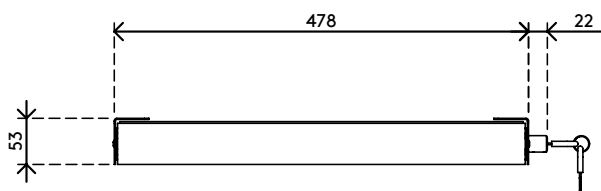

20.623

Addit laptop security drawer 623

Keep your personal hardware safe and organized with our Addit Laptop Security Drawer. Designed to securely store laptops, tablets, and smartphones, this drawer mounts conveniently under your desk. It features a perforated bottom for optimal airflow, ensuring your devices stay cool. Plus, data and power cables can be easily connected through the back, keeping your workspace tidy and efficient.

- Effortless access with smooth ball-bearing slides
- Easy to lock with a built-in key lock on the right side
- Cables are guided through locations at both sides at the back
- Perforated bottom for sufficient airflow to hardware
- Designed to secure laptops, tablets, or smartphones
- Made of steel for durability and strength
- Dimensions (w x d x h): 478 x 420 x 53 mm (18.8 x 16.5 x 2.1 inches)
- For laptops up to (w x d x h): 440 x 325 x 40 mm (17.3 x 12.8 x 1.6 inches)